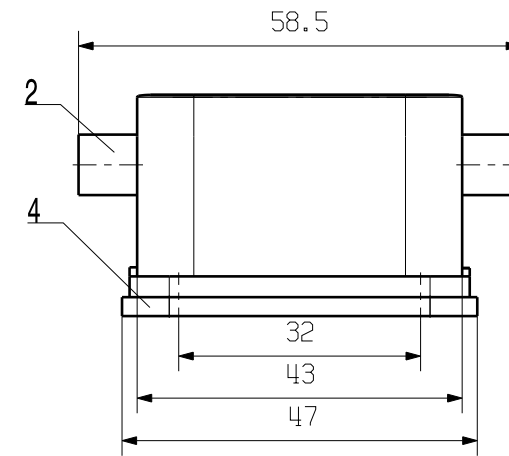

MASSE OHNE TOLERANZ SIND KEINE PRUEFMASSE  
 DIMS. WITHOUT TOLERANCE ARE NOT CONTROL DIMS.

MONTAGEAUSSCHNITT  
 MOUNTING CUT-OUT

4	FLAT SEALING	NBR
3	SEALING	NBR
2	LOCKING BOLTS	STAINLESS STEEL
1	BULKHEAD HOUSING	ALUMINIUM WITH POWDER COATING
ROHSTOFF-NR. R.PART NO.	TYP PART NAME	WERKSTOFF MATERIAL

MAX. NRN./NOS. ?		CAT.NO.: 1611350000	
MODIFICATION		DRAWING NO. ISSUE NO.	
Weidmüller		HDC 24B AZO	
SCALE: 1/1		ANBAUGEHAEUSE	
SUPERSEDES:		BULKHEAD HOUSING	
DRAWN 26.10.2005 YANG_A		PRODUCT FILE:	
RESPONSIBLE			
CHECKED 31.10.2005 ZHANG_T			
APPROVED			