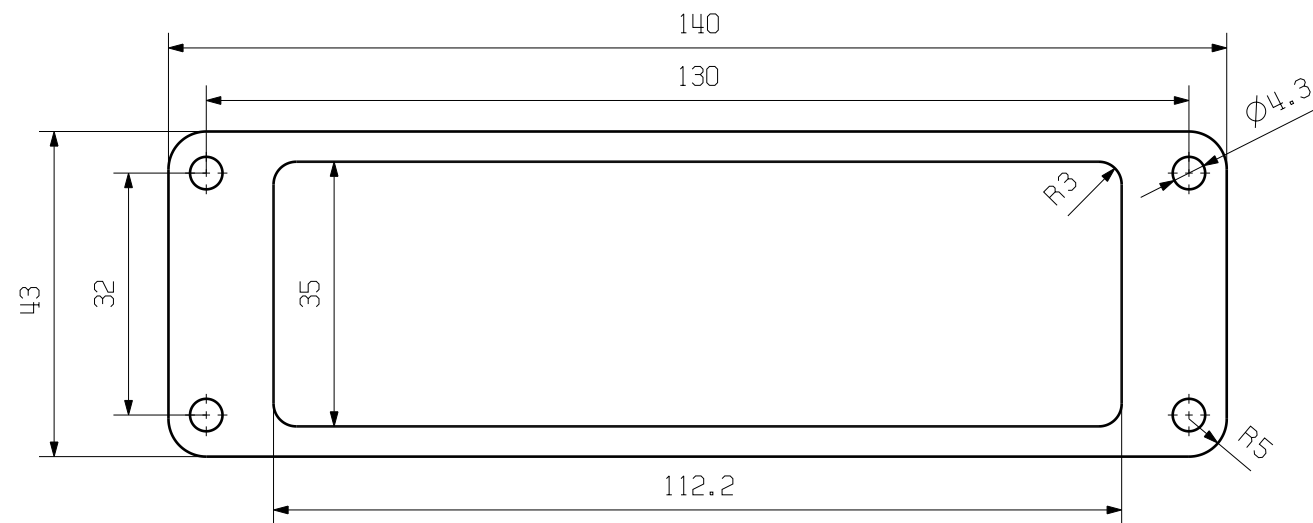

MASSE OHNE TOLERANZ SIND KEINE PRUEFMASSE  
 DIMS. WITHOUT TOLERANCE ARE NOT CONTROL DIMS.

MONTAGEAUSSCHNITT  
 MOUNTING CUT-OUT

4	FLAT SEALING	NBR
3	SEALING	NBR
2	LOCKING BOLTS	STAINLESS STEEL
1	BULKHEAD HOUSING	ALUMINIUM WITH POWDER COATING
ROHSTOFF-NR. R.PART NO.	TYP PART NAME	WERKSTOFF MATERIAL

MAX. NRN./NOS. ?		CAT.NO.: 1611350000	
MODIFICATION		DRAWING NO. ISSUE NO.	
Weidmüller		HDC 24B AZO	
SCALE: 1/1		ANBAUGEHAEUSE	
SUPERSEDES:		BULKHEAD HOUSING	
DRAWN 26.10.2005 YANG_A		PRODUCT FILE:	
RESPONSIBLE			
CHECKED 31.10.2005 ZHANG_T			
APPROVED			