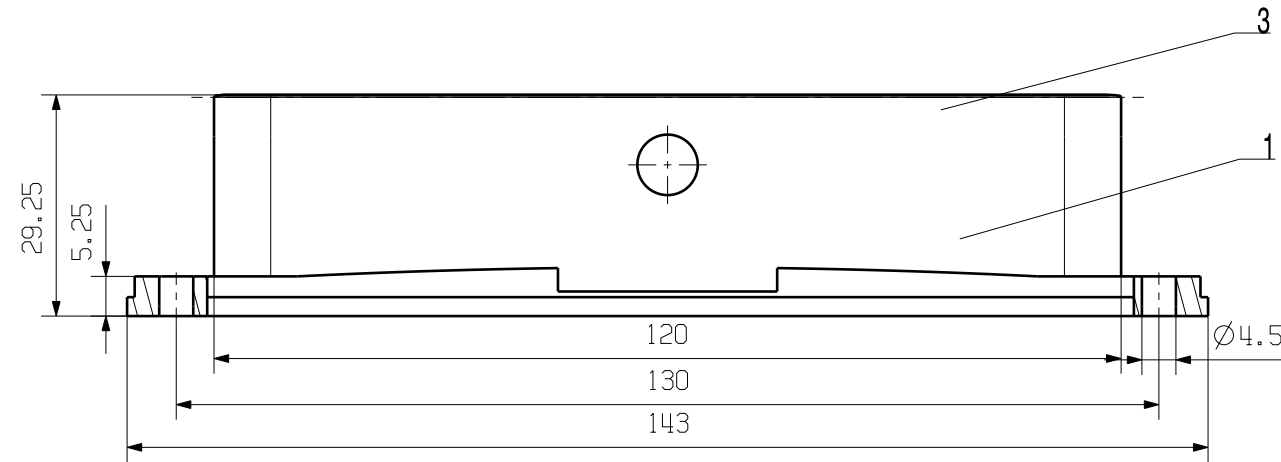

MASSE OHNE TOLERANZ SIND KEINE PRUEFMASSE  
 DIMS. WITHOUT TOLERANCE ARE NOT CONTROL DIMS.

MONTAGEAUSSCHNITT  
 MOUNTING CUT-OUT

4	FLAT SEALING	NBR
3	SEALING	NBR
2	LOCKING BOLTS	STAINLESS STEEL
1	BULKHEAD HOUSING	ALUMINIUM WITH POWDER COATING
ROHSTOFF-NR. R.PART NO.	TYP PART NAME	WERKSTOFF MATERIAL

MAX. NRN./NOS. ?		CAT.NO.: 1611350000	
MODIFICATION		DRAWING NO. ISSUE NO.	
Weidmüller		HDC 24B AZO	
SCALE: 1/1		ANBAUGEHAEUSE	
SUPERSEDES:		BULKHEAD HOUSING	
DRAWN 26.10.2005 YANG_A		PRODUCT FILE:	
RESPONSIBLE			
CHECKED 31.10.2005 ZHANG_T			
APPROVED			