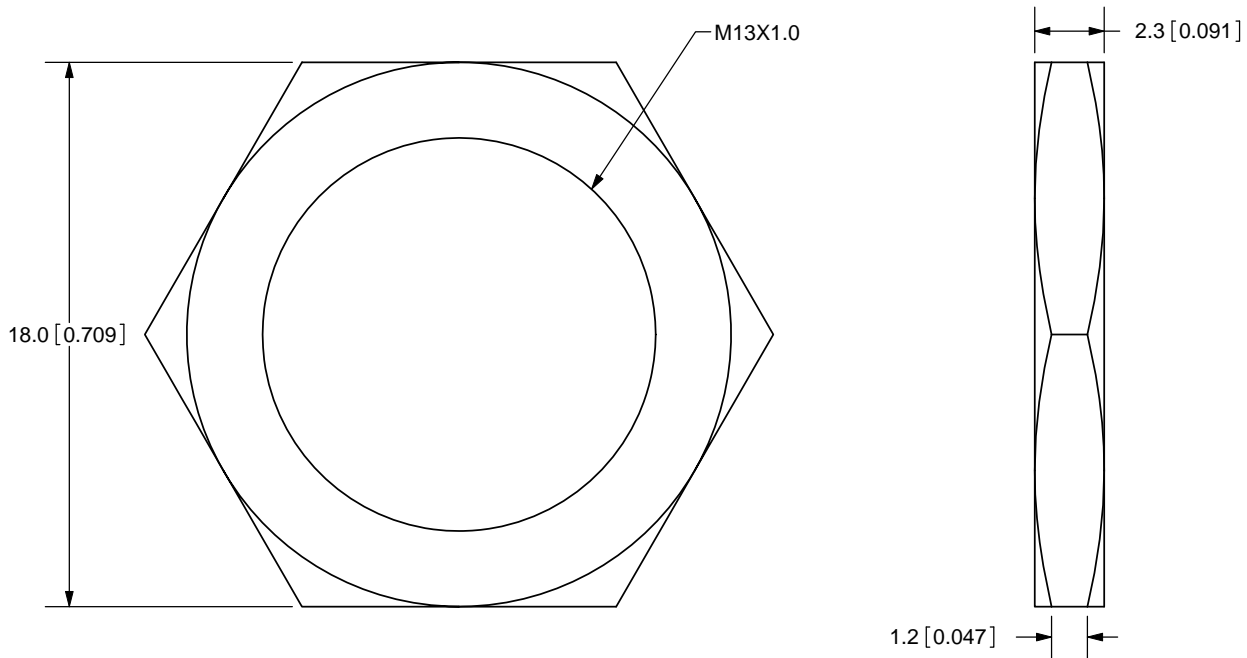

REV.	DESCRIPTION	DATE
A	NEW DRAWING	11/11/2009

TOLERANCE:
±0.1mm UNLESS OTHERWISE
SPECIFIED

CUI INC

20050 SW 112th Ave.
Tualatin, OR 97062
Phone: 503-612-2300
800-275-4899
Fax: 503-612-2383
Website: www.cui.com

TITLE: M13X1.0 NUT		REV: A
PART NO. PJ-011X-nut		UNITS: MM [INCHES]
DRAWN BY: ZRJ	APPROVED BY:	SCALE: 4:1

PC FILE NAME:
PJ-011X-nut

COPYRIGHT 2009
BY CUI INC.

	MATERIAL	PLATING	COLOR
NUT	Brass	Nickel	Silver