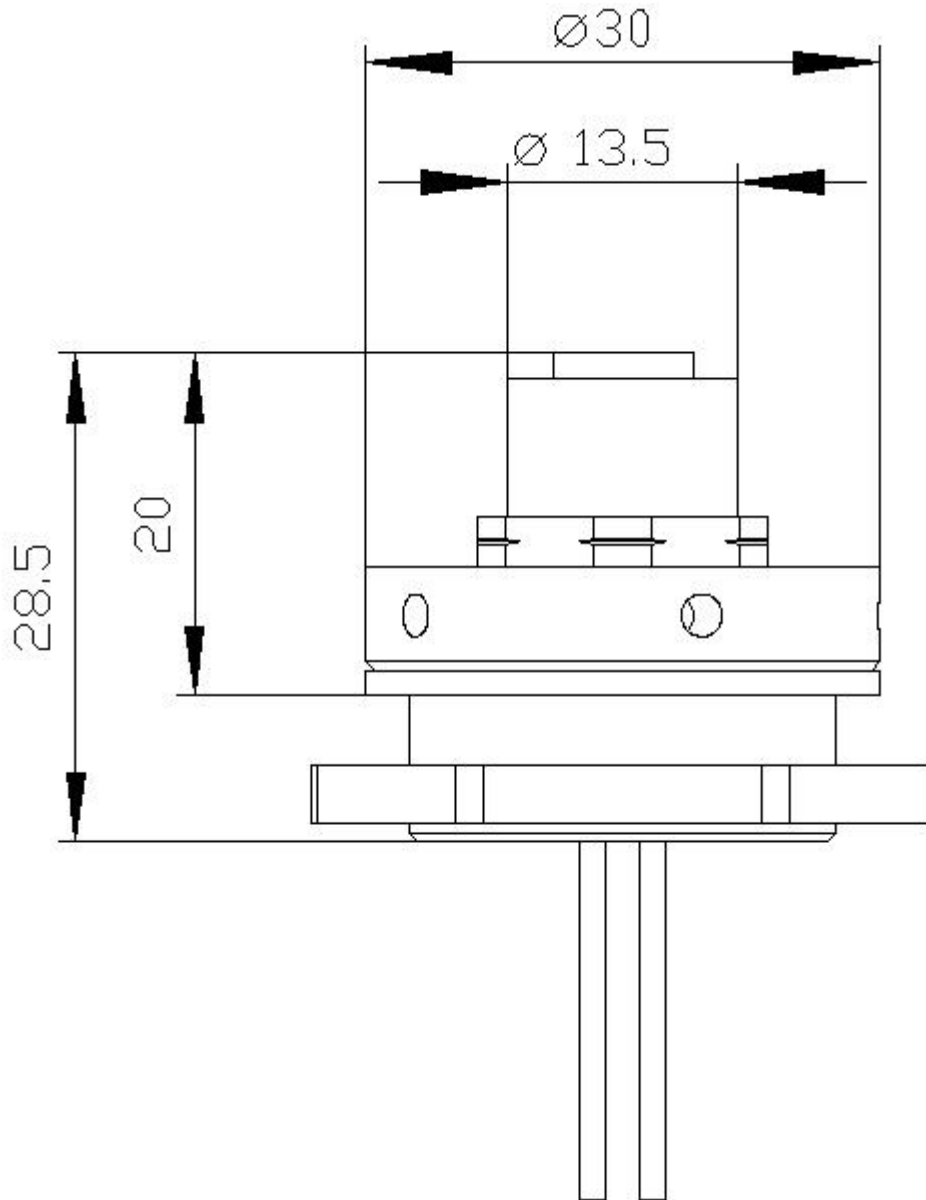

last modified:

5/15/2020