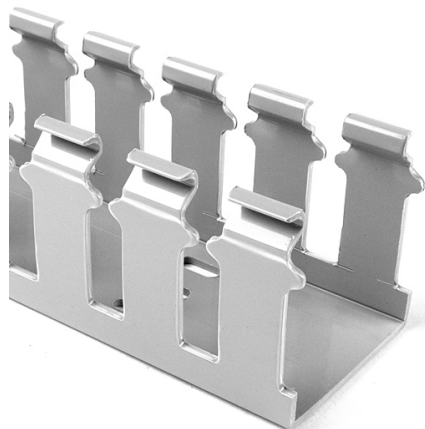

## Specification Sheet

Part Number: 181-44033

Slotted Wall Wiring Duct, 4" X 4", Adhesive, PVC, Gray, 120ft/Carton

**Article Number**

181-44033

**Type**

SLA4X4

**Color**

Gray (GY)

**Features & Benefits**

- Strong fingers prevent unwanted breaking.
- Fingers are easily deflected outward, allowing ready positioning of the wires within the slotted wall duct.
- Restricted opening prevents unintended removal of wires and permits any individual wire to be traced without disconnection.

**Quantity Per**

carton

**Product Description**

Pro-Duct slotted wall wiring duct features break-away fingers which provide additional access for wire leads. Each section of the duct is provided with two score lines. The upper score line is used to break away fingers when a wider opening is required. The lower score line allows the sidewall to be smoothly cut for joints and "T's".

**Short Description**

Slotted Wall Wiring Duct, 4" X 4", Adhesive, PVC, Gray, 120ft/Carton

**Global Part Name**

SLA4X4-PVC-GY

**Technical Description**

Adhesive

**Length L (Imperial)**

6.0