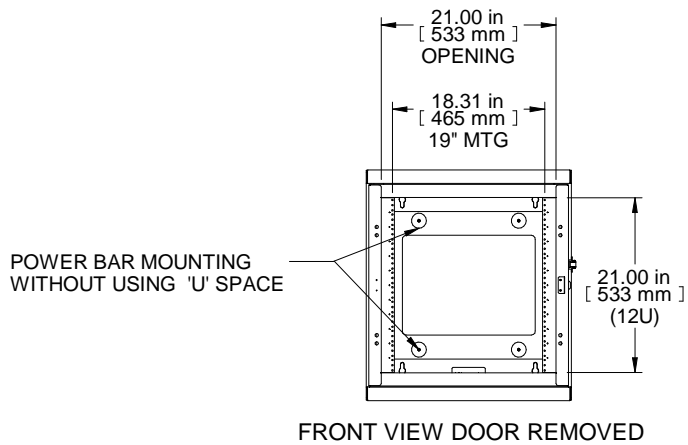

ISOMETRIC

Item Number	Title	Quantity
1	HWM - REAR MOUNT ASSY	1
2	HWM - CENTRE SECTION	1
3	HWM - VENTED DOOR ASSY	1
4	19" TAPPED PANEL RAILS (PAIR)	1

PART NUMBERS
HWM2412U11BK | PAINTED BLACK SAND TEXTURED VENTED FRONT DOOR

NOTES
See Hammond Website for Additional Accessories
Français