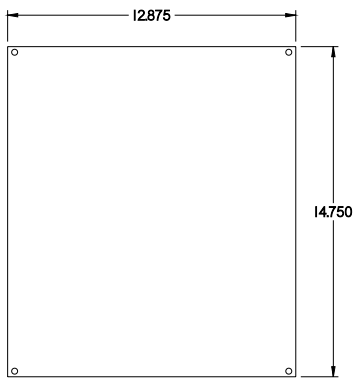

PART No. 1414O6

for more information visit
www.hammfg.com

Data subject to change without notice

TOP VIEW

ISOMETRIC VIEW

BACK VIEW

LEFT SIDE VIEW

FRONT VIEW

RIGHT SIDE VIEW

INNER PANEL

BOTTOM VIEW