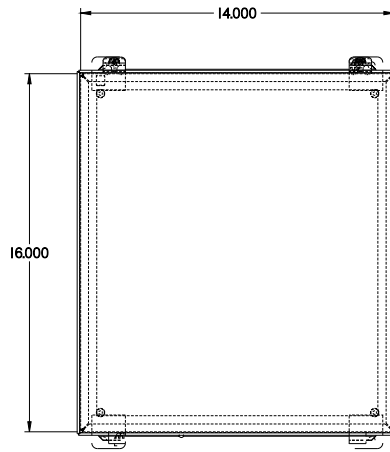

PART No. 1414O6

for more information visit
www.hammfg.com

Data subject to change without notice

TOP VIEW

ISOMETRIC VIEW

BACK VIEW

LEFT SIDE VIEW

FRONT VIEW

RIGHT SIDE VIEW

INNER PANEL

BOTTOM VIEW