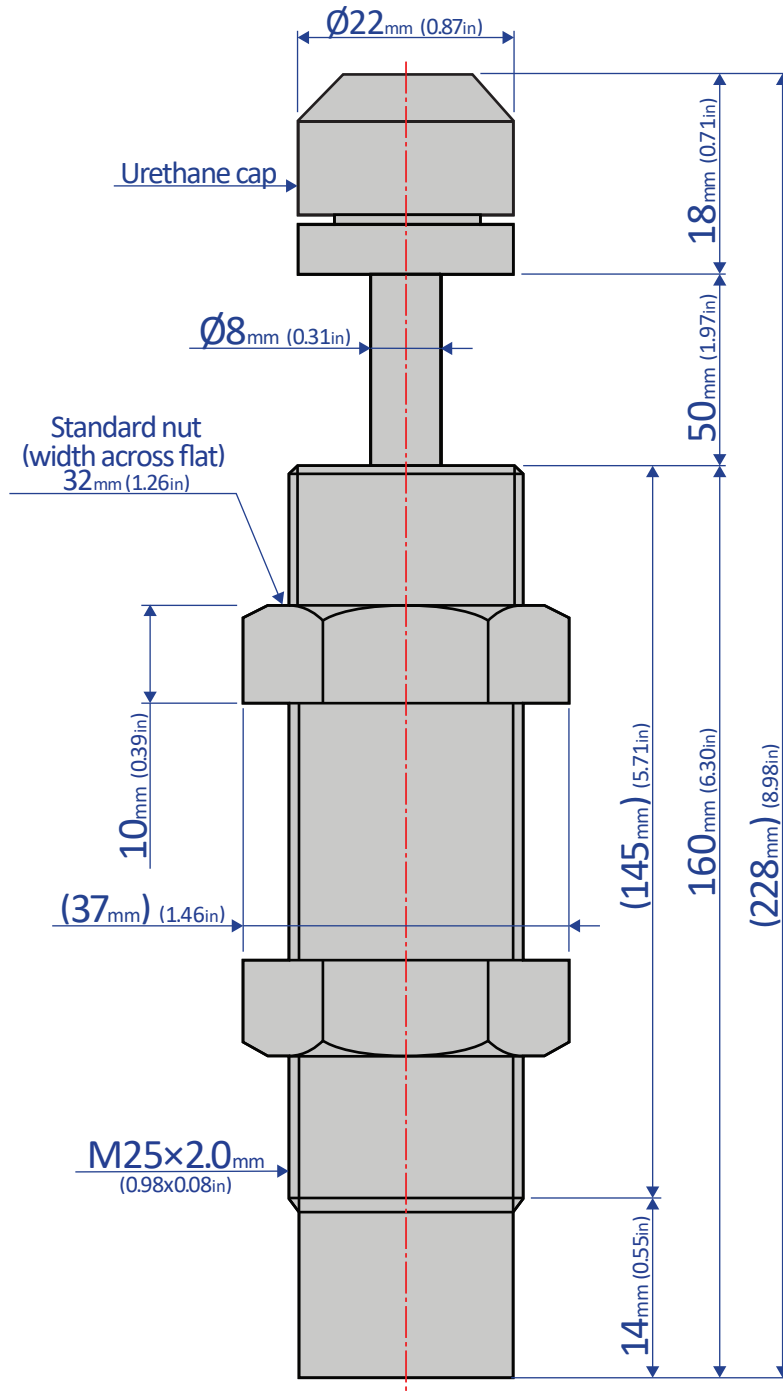

FK-2550L-R

SHOCK ABSORBER - FIXED

Bansbach
easylift[®]

50 West Drive • Melbourne, Florida 32904
(321) 253-1999 • www.easylift.com • www.damper.net