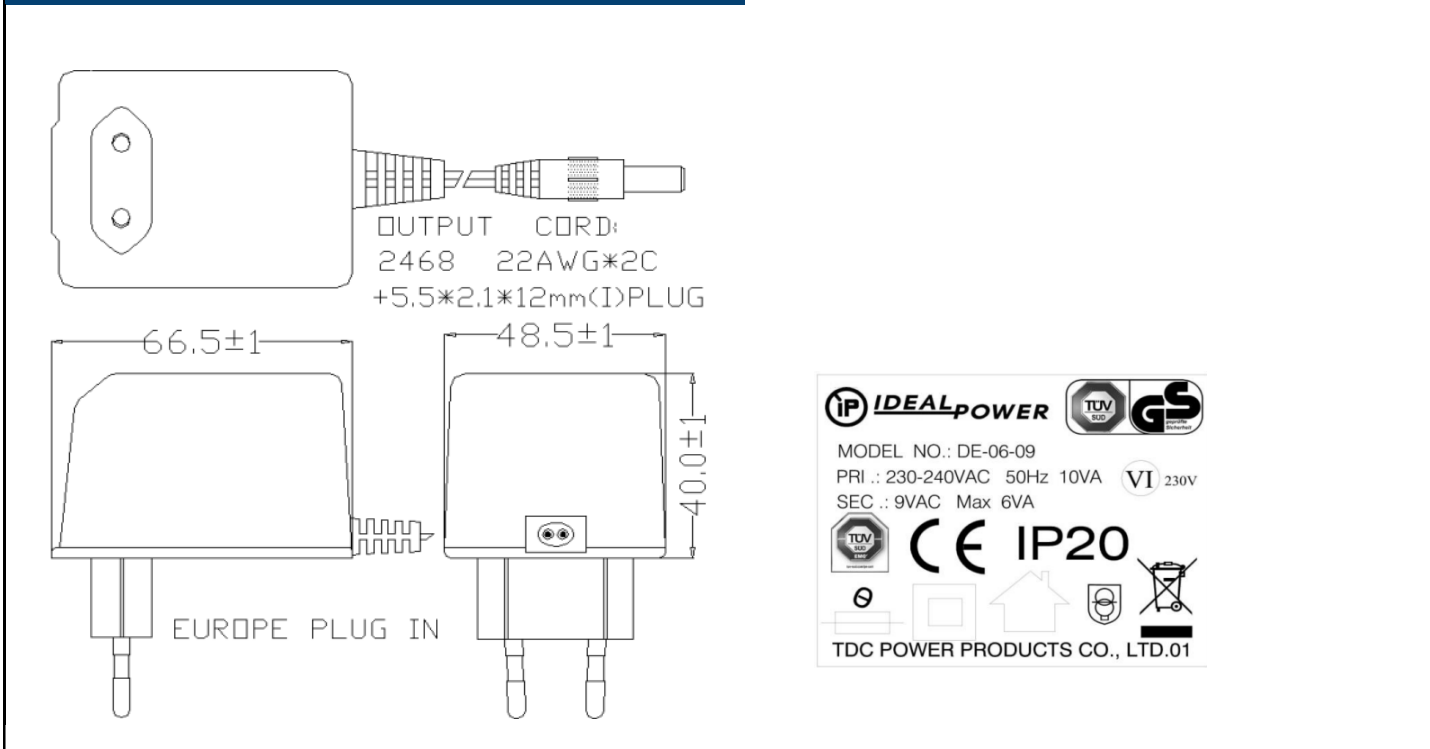

## Features

- 230V AC 50Hz Input
- Direct Euro Fixed Plugtop Adapters
- Approved to CE, RoHS & REACH
- EN/IEC 62368-1, 61558-1, 61558-2-6 Safety Approved
- Meets Efficiency Level VI & (EU) 2019/1782
- Output Voltage 3.5 – 36Vac
- Output Current 0.14-1.71A
- Weight 225g

Ideal Power's 77DE-06-xy 6VA AC/AC External Adapter Euro Plugtop Power Supply (PSU) Series are certified to CE, RoHS, REACH & EN/IEC 61558-1/61558-2-6 Standards and comply with (EU) 2019/1782, Level VI Efficiency Regulations. These are primarily used in ITE, Audio & Video Industries and customised solutions are available upon request.

**Other Information**

Weight	245g
Dimensions	66.5 x 48.5 x 40.0 mm
Output Cable	1.8m Length + 5.5 x 2.1 x 12mm (I) DC Plug

**Mechanical Drawing**

**Mechanical Drawing**
