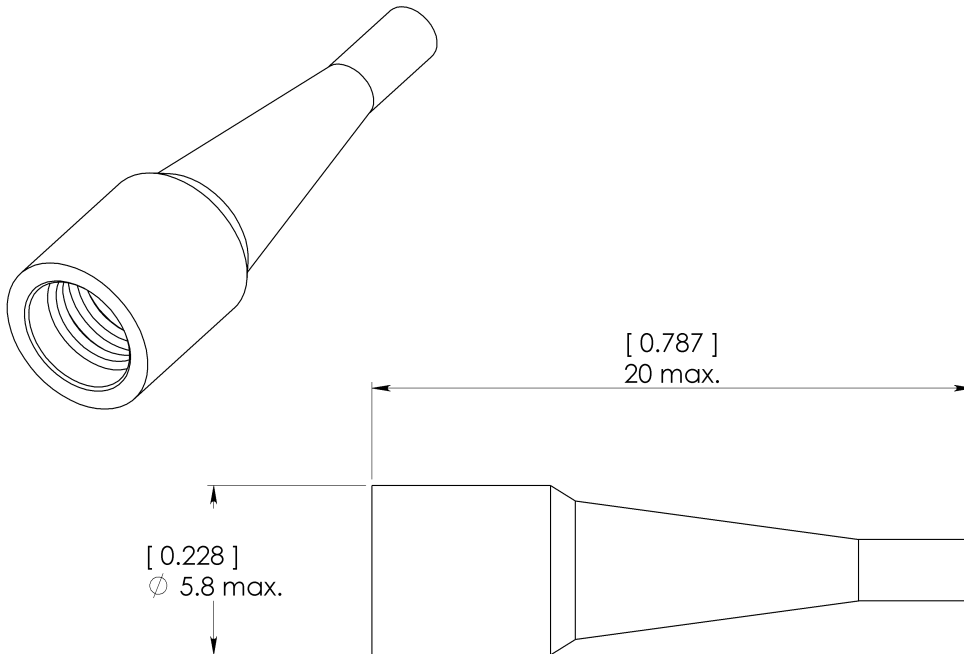

Original dimension in mm [inch]

**GENERAL**

- Compatible with SC and FC connectors
- Suitable for use with cable sizes Ø 1 mm max.
- Compatible with BELLCORE GR 326 specification ( V0, LOI 28 % mini.)
- Color beige.