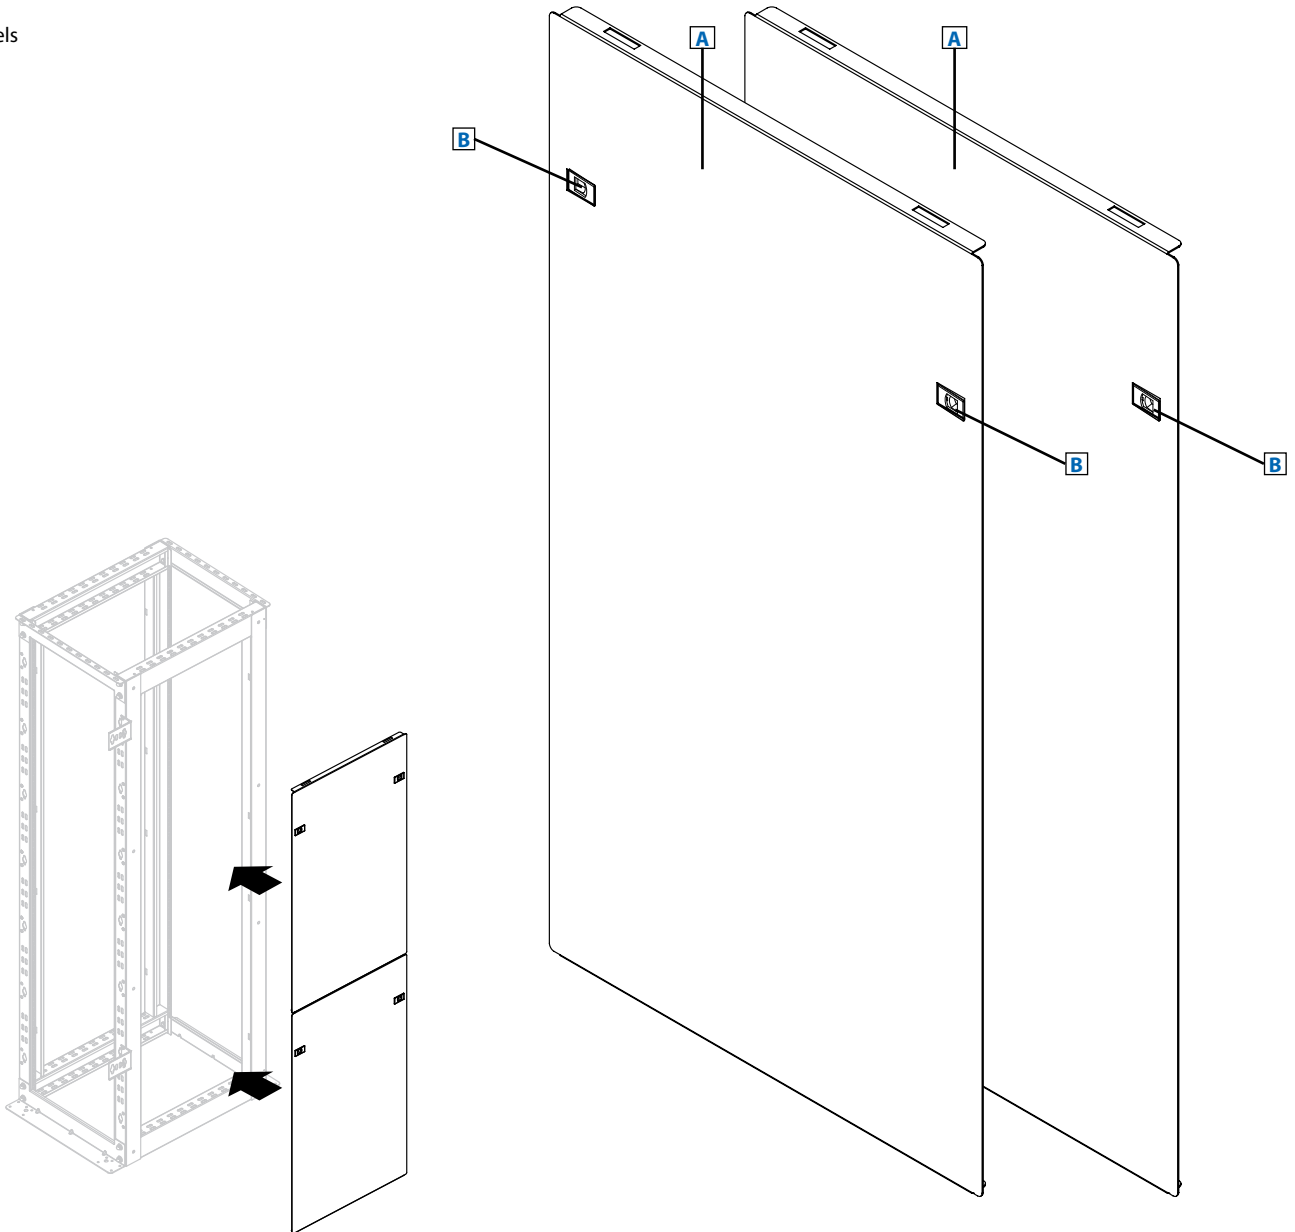

MODEL:

SR52SIDE4PHD

52U SmartRack® Heavy-Duty Open Frame Side Panels with Latches

A 26U Panels

B Latches

- Two side panels for Tripp Lite's SR4POST52HD Open Frame rack
- Installs on open frame racks at ends of a row to deliver a clean, professional look

SEE NEXT PAGE FOR DETAILED UNIT MEASUREMENTS

Specifications

| | |
|---------------------------------|---|
| Model | SR52SIDE4PHD |
| Shipping Dimensions (H x W x D) | 44.9 x 27.2 x 4.3 in. / 1140 x 691 x 109 mm |
| Shipping Weight | 50 lb. / 23 kg |

1111 W. 35th Street
Chicago, IL 60609 USA
773.869.1234
www.tripplite.com

FRONT VIEW

SIDE VIEW

TOP VIEW

BOTTOM VIEW

MODEL:
SR52SIDE4PHD

1111 W. 35th Street
Chicago, IL 60609 USA
773.869.1234
www.tripplite.com

Dimensions: [mm] INCHES

Tripp Lite has a policy of continuous improvement. Specifications are subject to change without notice.