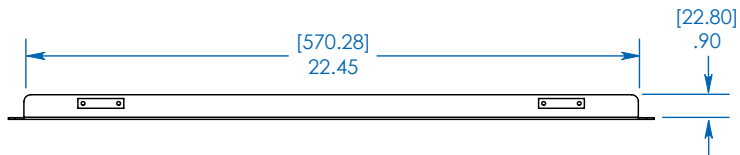

TOP VIEW

MODEL:
SR52SIDE4PHD

1111 W. 35th Street
Chicago, IL 60609 USA
773.869.1234
www.tripplite.com

Dimensions: [mm] INCHES

Tripp Lite has a policy of continuous improvement. Specifications are subject to change without notice.