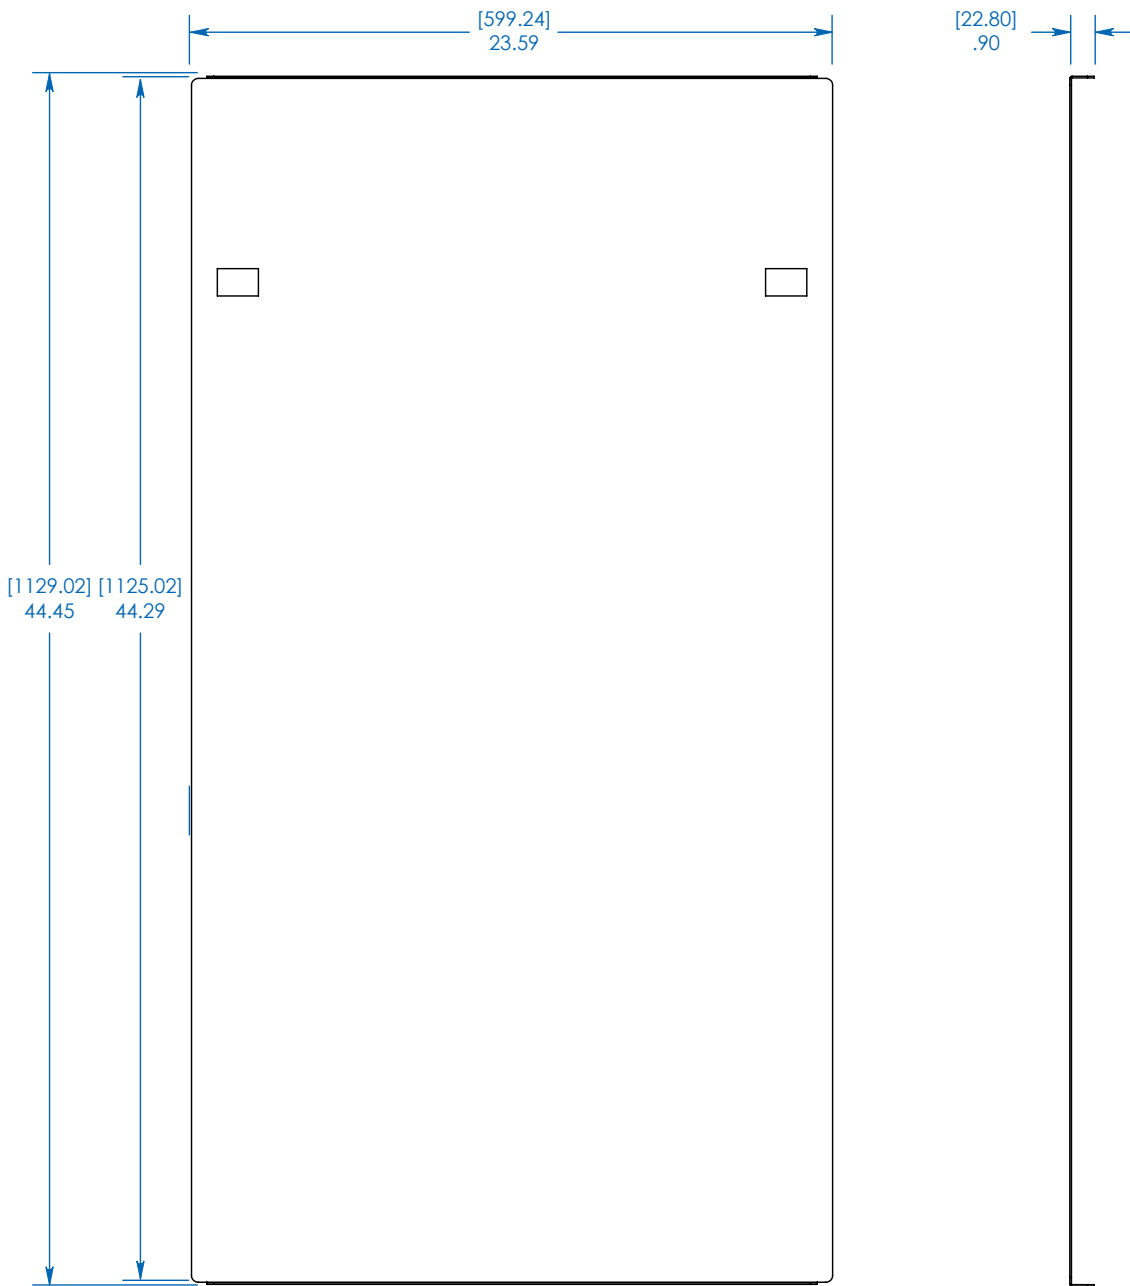

MODEL:

SR52SIDE4PHD

52U SmartRack® Heavy-Duty Open Frame Side Panels with Latches

A 26U Panels

B Latches

- Two side panels for Tripp Lite's SR4POST52HD Open Frame rack
- Installs on open frame racks at ends of a row to deliver a clean, professional look

SEE NEXT PAGE FOR DETAILED UNIT MEASUREMENTS

Specifications

| | |
|---------------------------------|---|
| Model | SR52SIDE4PHD |
| Shipping Dimensions (H x W x D) | 44.9 x 27.2 x 4.3 in. / 1140 x 691 x 109 mm |
| Shipping Weight | 50 lb. / 23 kg |

1111 W. 35th Street
Chicago, IL 60609 USA
773.869.1234
www.tripplite.com

FRONT VIEW

SIDE VIEW

TOP VIEW

BOTTOM VIEW

MODEL:
SR52SIDE4PHD

1111 W. 35th Street
Chicago, IL 60609 USA
773.869.1234
www.tripplite.com

Dimensions: [mm] INCHES

Tripp Lite has a policy of continuous improvement. Specifications are subject to change without notice.