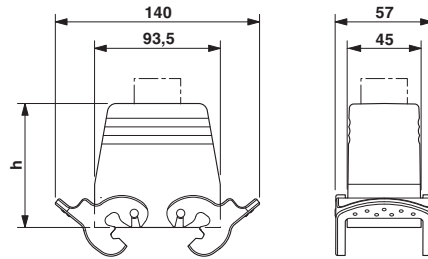

Technical data

Dimensions

Height	76 mm
Width	43 mm
Length	94 mm

Ambient conditions

Degree of protection of housing (IP)	IP65
Ambient temperature (operation)	-40 °C ... 125 °C

General

Note	For contact inserts HC-B16, BB32, D40, DD72, HS6, M, K
Design	B16
Housing type	Sleeve housings
Locking type	With double locking latch

Metal screw connection up to 5 bar, thread length: 7 mm, cable diameter: 11 - 16 mm, WAF 27, screw connection: M25

Cable gland - HC-M-KV-M25(14-21) - 1646007

Metal screw connection up to 5 bar, thread length: 7 mm, cable diameter: 14 - 21 mm, WAF 34, screw connection: M25

Housing - HC-B 16-TMQ-76/O1STM25S - 1647161

Drawings

Dimensioned drawing

Illustration shows the article without double locking latch