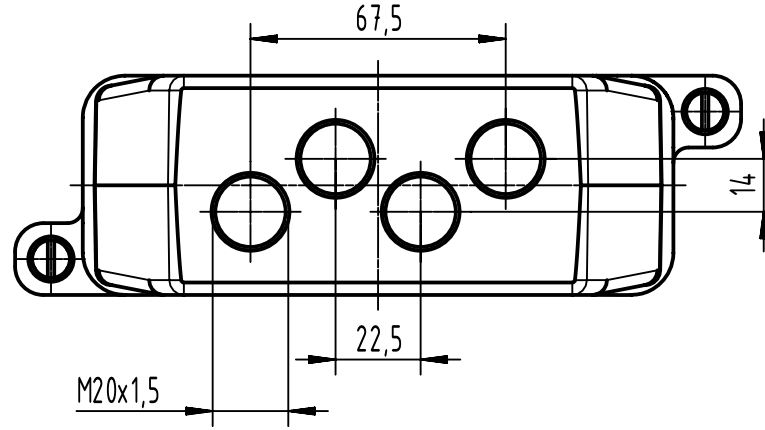

X (2:1)

In the case of use with Han HC modular 250 this hood can only be used with frames for the male contacts

All Dimensions in mm Original Size DIN A4		Scale 1:2	Free size tol.		Ref.
All rights reserved Department EL PD		Created by SPRENB	Inspected by GERB	Standardisation 302077	Sub.
HARTING D-32339 Espelkamp		Title Han 24HPR Hood Top Entry 4*M20 ScrewLock			Date 2021-05-18 State Final Release
		Type TB	Number 19 40 024 0473		Doc-Key / ECM-Nr. 100188594/UGD/005/C 500000190688 Rev. C Page 1/1