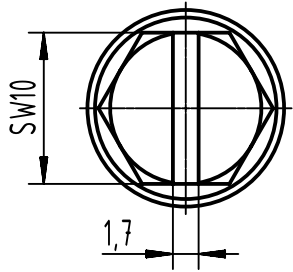

X (2:1)

In the case of use with Han HC modular 250 this hood can only be used with frames for the male contacts

All Dimensions in mm Original Size DIN A4		Scale 1:2	Free size tol.		Ref.
All rights reserved Department EL PD		Created by SPRENB	Inspected by GERB	Standardisation 302077	Sub.
HARTING D-32339 Espelkamp		Title Han 24HPR Hood Top Entry 4*M20 ScrewLock			Date 2021-05-18 State Final Release
		Type TB	Number 19 40 024 0473		Doc-Key / ECM-Nr. 100188594/UGD/005/C 500000190688 Rev. C Page 1/1