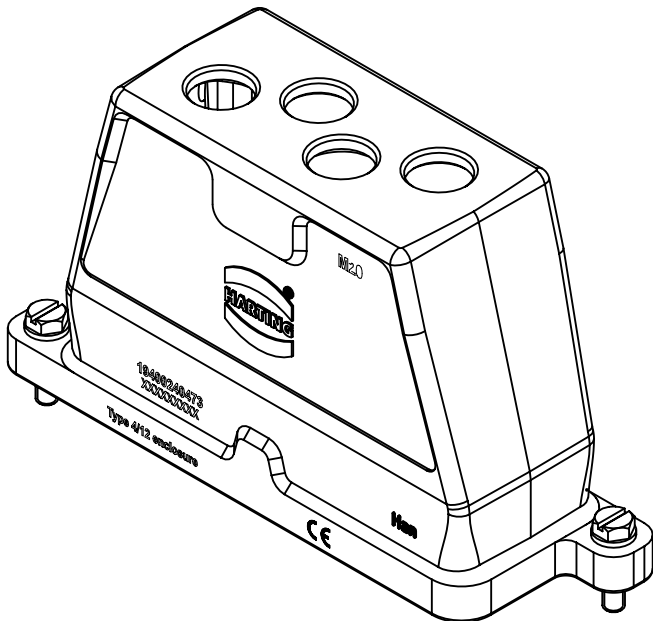

X (2:1)

In the case of use with Han HC modular 250 this hood can only be used with frames for the male contacts

All Dimensions in mm Original Size DIN A4		Scale 1:2	Free size tol.		Ref.
All rights reserved Department EL PD		Created by SPRENB	Inspected by GERB	Standardisation 302077	Sub.
HARTING D-32339 Espelkamp		Title Han 24HPR Hood Top Entry 4*M20 ScrewLock			Date 2021-05-18 State Final Release
		Type TB	Number 19 40 024 0473		Doc-Key / ECM-Nr. 100188594/UGD/005/C 500000190688 Rev. C Page 1/1