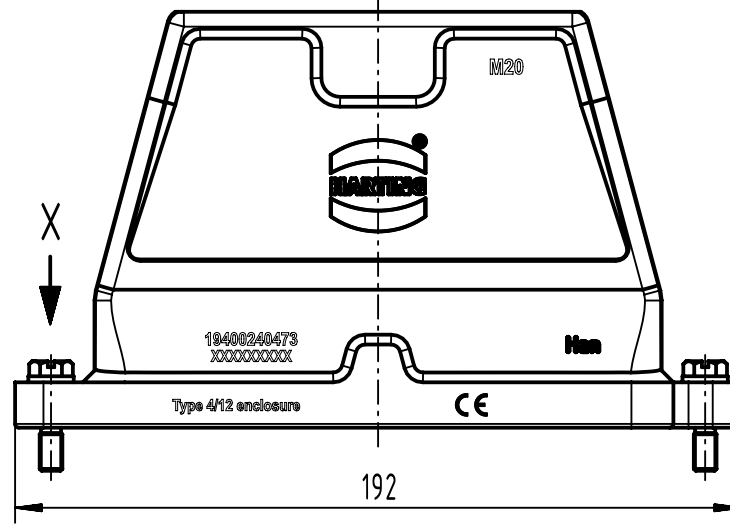

X (2:1)

In the case of use with Han HC modular 250 this hood can only be used with frames for the male contacts

All Dimensions in mm Original Size DIN A4		Scale 1:2	Free size tol.		Ref.
All rights reserved Department EL PD		Created by SPRENB	Inspected by GERB	Standardisation 302077	Sub.
HARTING D-32339 Espelkamp		Title Han 24HPR Hood Top Entry 4*M20 ScrewLock			Date 2021-05-18 State Final Release
		Type TB	Number 19 40 024 0473		Doc-Key / ECM-Nr. 100188594/UGD/005/C 500000190688 Rev. C Page 1/1