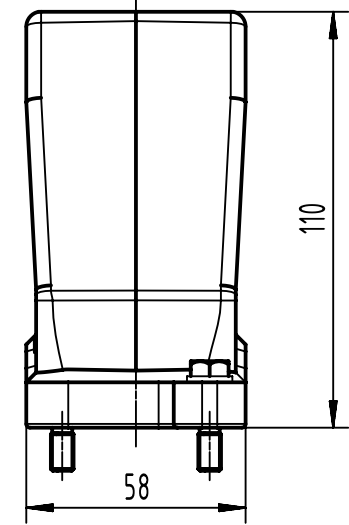

X (2:1)

In the case of use with Han HC modular 250 this hood can only be used with frames for the male contacts

All Dimensions in mm Original Size DIN A4		Scale 1:2	Free size tol.		Ref.
All rights reserved Department EL PD		Created by SPRENB	Inspected by GERB	Standardisation 302077	Sub.
HARTING D-32339 Espelkamp		Title Han 24HPR Hood Top Entry 4*M20 ScrewLock			Date 2021-05-18 State Final Release
		Type TB	Number 19 40 024 0473		Doc-Key / ECM-Nr. 100188594/UGD/005/C 500000190688 Rev. C Page 1/1