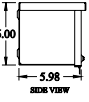

 **PART No. C3RWT648**
for more information visit
www.hammfg.com
Data subject to change without notice
Isometric drawing Not to Scale

US
REAR VIEW

6.00
5.98
SIDE VIEW

TOP VIEW

US
FRONT VIEW

SIDE VIEW

48.00
BOTTOM VIEW