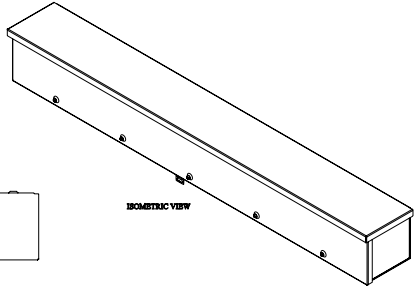

 **PART No. C3RWT648**
for more information visit
www.hammfg.com
Data subject to change without notice
Isometric drawing Not to Scale

US
REAR VIEW

6.00
5.98
SIDE VIEW

TOP VIEW

US
FRONT VIEW

SIDE VIEW

48.00
BOTTOM VIEW