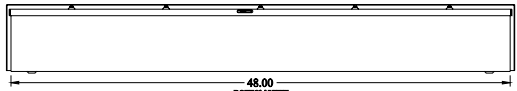

 **PART No. C3RWT648**
for more information visit
www.hammfg.com
Data subject to change without notice
Isometric drawing Not to Scale

US
REAR VIEW

6.00
5.98
SIDE VIEW

TOP VIEW

US
FRONT VIEW

SIDE VIEW

48.00
BOTTOM VIEW