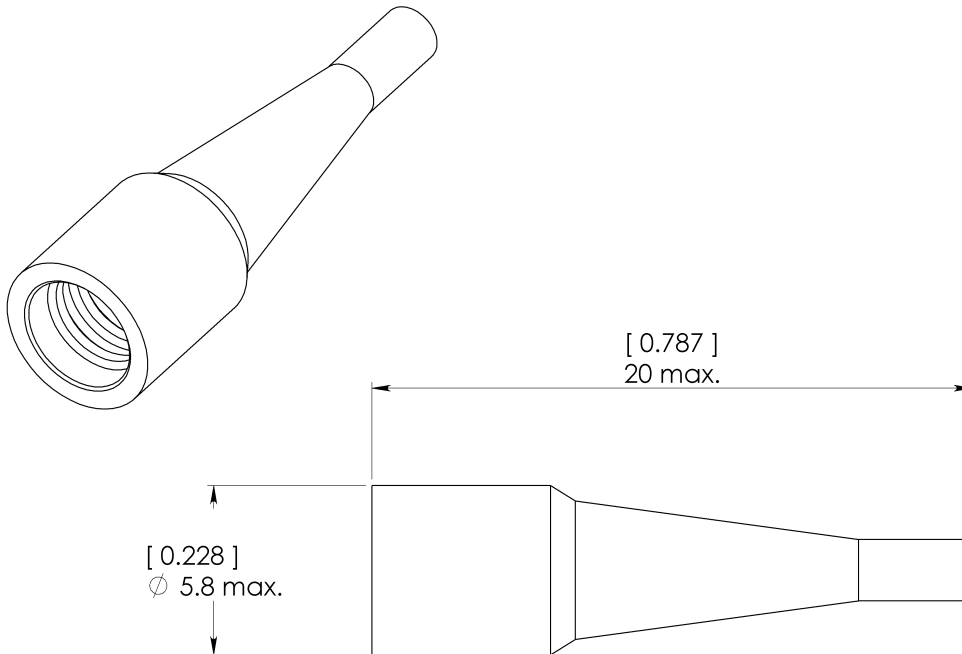

Original dimension in mm [inch]

GENERAL

- Compatible with SC and FC connectors
- Suitable for use with cable sizes Ø 1 mm max.
- Compatible with BELLCORE GR 326 specification (V0, LOI 28 % mini.)
- Color red.