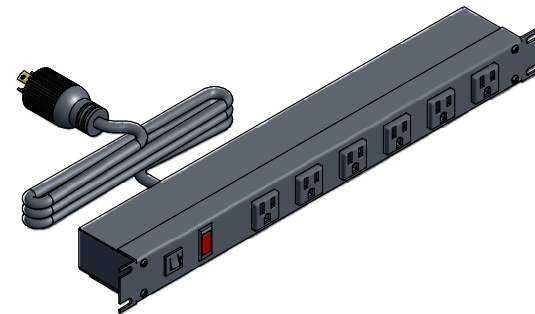

ASSEMBLY - VIEW FROM FRONT

ISOMETRIC VIEW

ASSEMBLY - VIEW FROM SIDE

6' FOOT TWIST POWER CORD (NEMA L5-15P)

ASSEMBLY - VIEW FROM BOTTOM

SECTION A-A

1582T6C1BKRA
Finish - Front - Black Painted Steel
Back - Black Painted Steel
Rated - 125 VAC, 60 Hz, 15 Amps
Approvals - CSA Certified Standards C22.2 (No. 21-95, 42-99)
- UL Recognized Standard UL1363
Cord Length
1582T6C1BKRA - 6' Foot Twist Power Cord (NEMA L5-15P)
1582T6D1BKRA - 15' Foot Twist Power Cord (NEMA L5-15P)