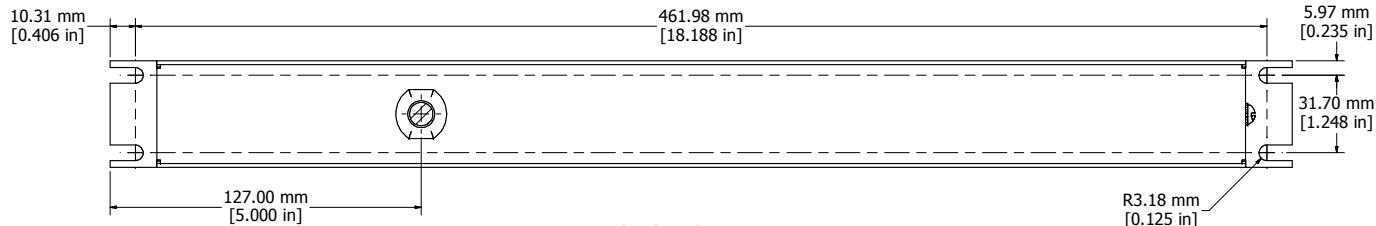

ASSEMBLY - VIEW FROM FRONT

ISOMETRIC VIEW

ASSEMBLY - VIEW FROM SIDE

6' FOOT TWIST POWER CORD (NEMA L5-15P)

ASSEMBLY - VIEW FROM BOTTOM

SECTION A-A

1582T6C1BKRA
Finish - Front - Black Painted Steel
Back - Black Painted Steel
Rated - 125 VAC, 60 Hz, 15 Amps
Approvals - CSA Certified Standards C22.2 (No. 21-95, 42-99)
- UL Recognized Standard UL1363
Cord Length
1582T6C1BKRA - 6' Foot Twist Power Cord (NEMA L5-15P)
1582T6D1BKRA - 15' Foot Twist Power Cord (NEMA L5-15P)