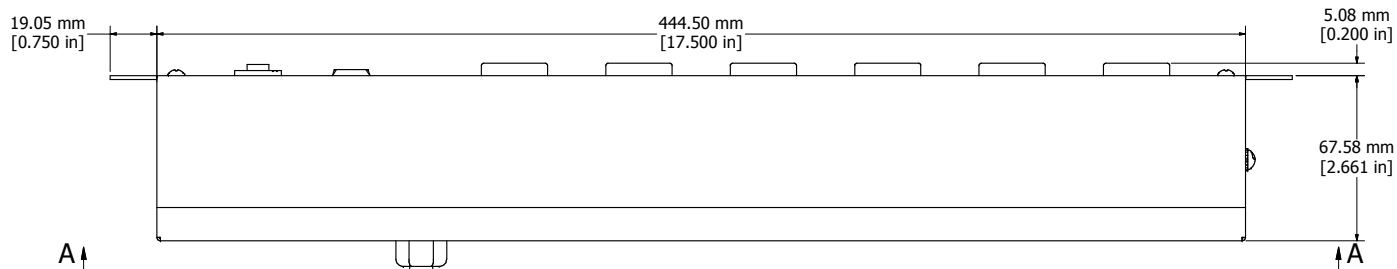

ASSEMBLY - VIEW FROM FRONT

ISOMETRIC VIEW

ASSEMBLY - VIEW FROM SIDE

6' FOOT TWIST POWER CORD (NEMA L5-15P)

ASSEMBLY - VIEW FROM BOTTOM

SECTION A-A

1582T6C1BKRA
Finish - Front - Black Painted Steel
Back - Black Painted Steel
Rated - 125 VAC, 60 Hz, 15 Amps
Approvals - CSA Certified Standards C22.2 (No. 21-95, 42-99)
- UL Recognized Standard UL1363
Cord Length
1582T6C1BKRA - 6' Foot Twist Power Cord (NEMA L5-15P)
1582T6D1BKRA - 15' Foot Twist Power Cord (NEMA L5-15P)