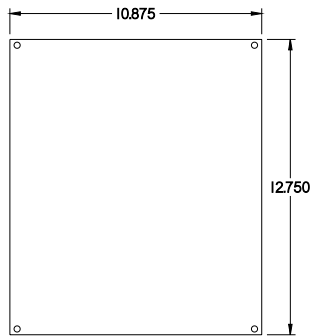

PART No. 1414N4PHM8

for more information visit
www.hammfg.com

Data subject to change without notice

TOP VIEW

ISOMETRIC VIEW

BACK VIEW

LEFT SIDE VIEW

FRONT VIEW

RIGHT SIDE VIEW

INNER PANEL

BOTTOM VIEW