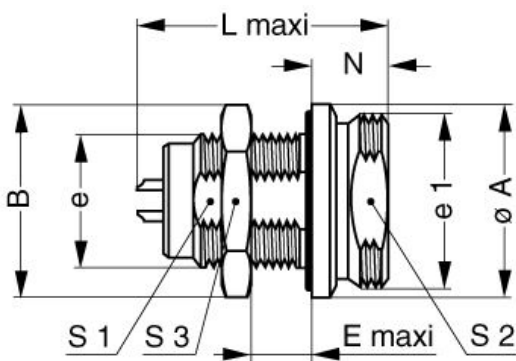

SUMMARY

Image is for illustrative purpose only

Wires

Low	6
High	0
Coax	0
Triax	0
Quad	0
Fiber	0
Fluidic	0

Download

[Request a quote](#)

[Catalog](#)

Series	2W
Termination type	Female solder
IP rating	68
Cable Ø	0.00 - 0.00 mm
Matching parts	FVG.2W.306.CLAC50
Status	
Alternative part	

TECHNICAL DETAILS

Mechanics

Shell Style/Model	HV*: Fixed socket, nut fixing, vacuumtight
Keying	
Housing Material	Brass (chrome plated) shell and collet nut, nickel plated brass latch sleeve and mid pieces
Cable Fixing	∅ 0 - 0 mm
Variant	PV : Watertight / Vacuum-tested

R (max): 3.6 mOhm
 Vtest (contact-contact): 1350 V (AC) 1900 V (DC)
 Vtest (contact-shell): 1450 V (AC) 2100 V (DC)

Others

R leak (He) (max): 0.0000001 mbar*l/s (if vacuum-tested)
 Pressure: 40 bars
 IP Rating: 68

DRAWINGS

Draws

Dimensions

	A	B	E	L	N	S1	S2	S3	e	e1
mm.	22.5	21.8	12	30.7	9	14.5	18.5	19	M16x1.0	M20x1.0
in.	0,89	0,86	0,47	1,21	0,35	0,57	0,73	0,75		

RECOMMENDED BY LEMO

Tools

None

Cables