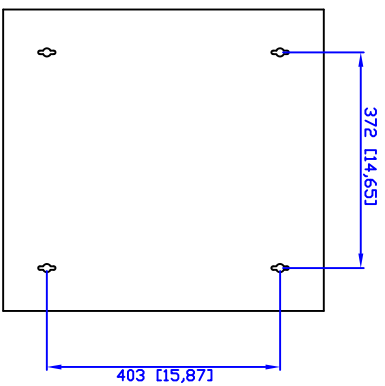

Front

side

back

Top

**QUEST MANUFACTURING CO.**  
11200 NW 138 St., Medley, FL 33178  
WWW.QuestManufacturing.net  
TEL: 305-513-8583 FAX: 305-513-9875

ITEM NO.

EZ19-11-02

Drawn By	Date	Material	C.R.S.		
Checked By	Date	Unit	mm [inch]		
Approved By	Date	Surface Finish	Power Coat	Scale	1:1