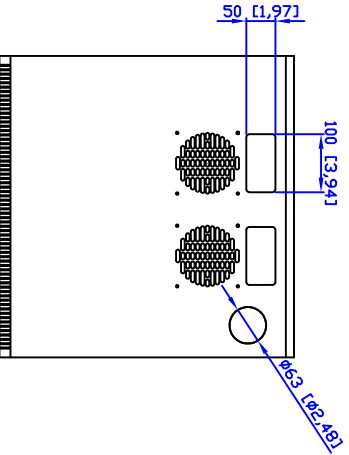

Front

side

back

Top

**QUEST MANUFACTURING CO.**  
11200 NW 138 St., Medley, FL 33178  
WWW.QuestManufacturing.net  
TEL: 305-513-8583 FAX: 305-513-9875

ITEM NO.

EZ19-11-02

Drawn By	Date	Material	C.R.S.		
Checked By	Date	Unit	mm [inch]		
Approved By	Date	Surface Finish	Power Coat	Scale	1:1