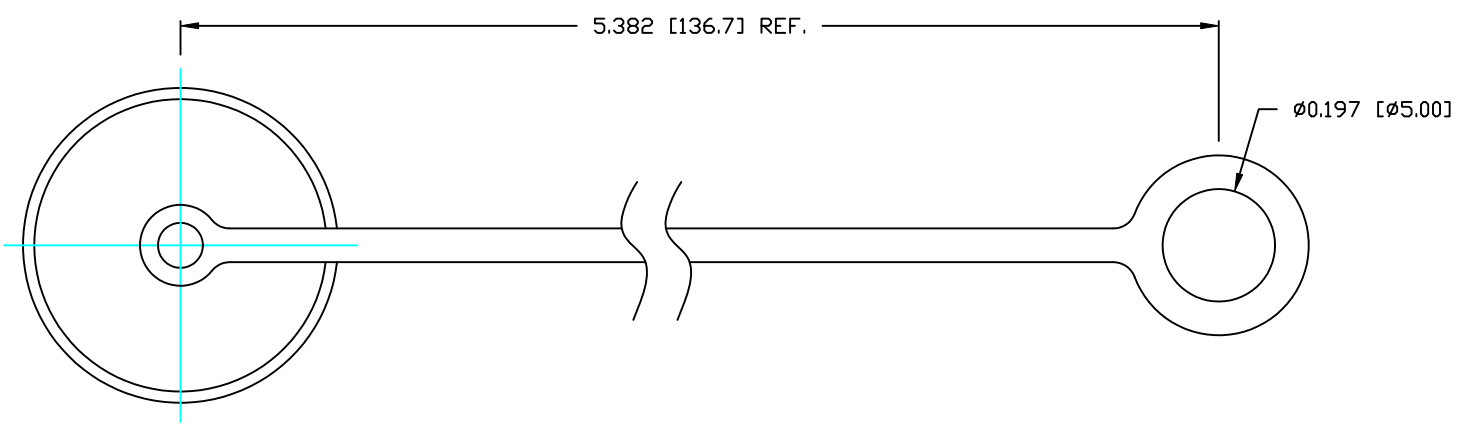

DESCRIPTION: M12 MALE - DUST COVER

NOTE:

MATERIAL	
CHAIN:	PVC
NUT:	PBT, UL94V-0, BLACK
O-RING:	SILICON, BLACK

RoHS COMPLIANT

DO NOT SCALE FROM DRAWING

THESE DRAWINGS AND SPECIFICATIONS ARE THE PROPERTY OF NorComp AND SHALL NOT BE REPRODUCED, COPIED OR USED AS THE BASIS FOR THE MANUFACTURE OR SALE OF APPARATUS WITHOUT WRITTEN PERMISSION.