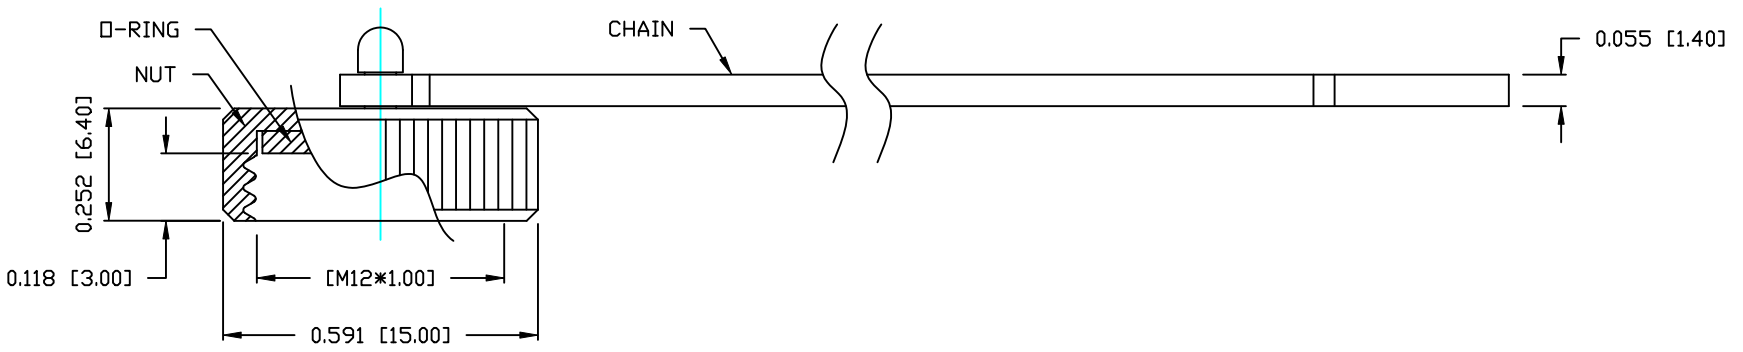

DESCRIPTION: M12 MALE - DUST COVER

NOTE:

MATERIAL	
CHAIN:	PVC
NUT:	PBT, UL94V-0, BLACK
O-RING:	SILICON, BLACK

RoHS COMPLIANT

DO NOT SCALE FROM DRAWING

THESE DRAWINGS AND SPECIFICATIONS ARE THE PROPERTY OF NorComp AND SHALL NOT BE REPRODUCED, COPIED OR USED AS THE BASIS FOR THE MANUFACTURE OR SALE OF APPARATUS WITHOUT WRITTEN PERMISSION.