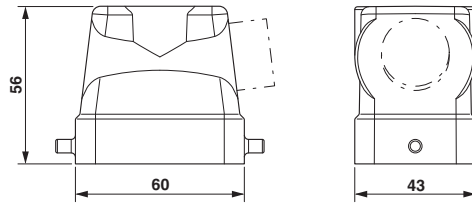

Housing - HC-B 06-TFL-N-M1PG13.5G - 1460338

Dimensioned drawing

Dimensional drawing