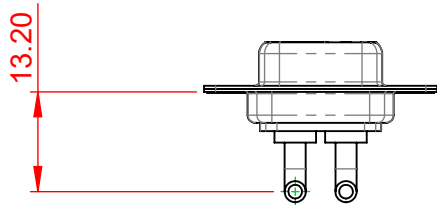

TOLERANCE UNLESS OTHERWISE SPECIFIED	
.X	±0.25
.XX	±0.13
.XXX	±0.05

THIS IS A C.A.D. GENERATED DRAWING  
DO NOT MAKE MANUAL REVISIONS TO MASTER.

ISSUE NUMBER	
ORIGINAL	①

**NOTES:**

**MATERIAL:**  
**HOUSING:** THERMOPLASTIC POLYESTER, UL94V-0  
**SHELL:** STEEL, NICKEL PLATED  
**CONTACT:** COPPER ALLOY, GOLD FLASH PLATED