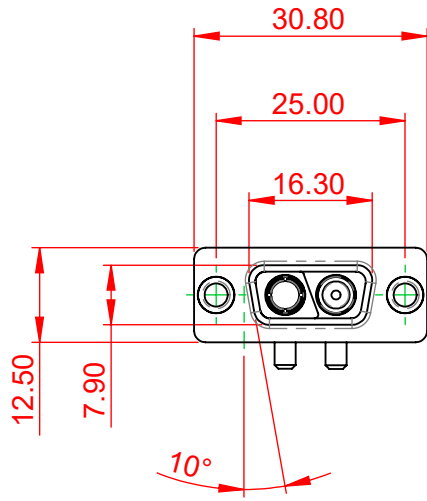

TOLERANCE UNLESS OTHERWISE SPECIFIED	
.X	±0.25
.XX	±0.13
.XXX	±0.05

THIS IS A C.A.D. GENERATED DRAWING  
DO NOT MAKE MANUAL REVISIONS TO MASTER.

ISSUE NUMBER	
ORIGINAL	①

**NOTES:**

**MATERIAL:**  
**HOUSING:** THERMOPLASTIC POLYESTER, UL94V-0  
**SHELL:** STEEL, NICKEL PLATED  
**CONTACT:** COPPER ALLOY, GOLD FLASH PLATED

**OPERATING TEMPERATURE:** -55°C ~ 125°C

**POWER/CO-AX CONTACT RATING:** 20A (CURRENT)  
 (IF PRESENT)  
**SIGNAL CONTACT CURRENT RATING:** 5A PER CONTACT  
**SIGNAL CONTACT RESISTANCE:** 10mΩ MAX.

**INSULATOR RESISTANCE:** 5000MΩ min.  
**DIELECTRIC WITHSTANDING VOLTAGE:** 1000V AC rms

**COMBINATION D-SUB**

SW REFERENCE NO.: 630 COMBO ASSEMBLY	
DRAWN: C.B	DATE: JAN. 01/2019
CHECKED:	DATE:
SCALE: (IN C.A.D. 1:1)	SHEET 1 OF 2
DRAWING NUMBER: 630-2WK2240-2N1	ISSUE
PART NUMBER: 630-2WK2240-2N1	1

TOLERANCE UNLESS OTHERWISE SPECIFIED	
.X	±0.25
.XX	±0.13
.XXX	±0.05

THIS IS A C.A.D. GENERATED DRAWING  
DO NOT MAKE MANUAL REVISIONS TO MASTER.

ISSUE NUMBER	
ORIGINAL	①

<b>COMBINATION D-SUB</b>		SW REFERENCE NO.: 630 COMBO ASSEMBLY	
		DRAWN: C.B	DATE: JAN. 01/2019
<b>EDAC</b> TORONTO, ONTARIO CANADA YOUR CONNECTION TO QUALITY & SERVICE		CHECKED:	DATE:
		SCALE: N.T.S	SHEET 2 OF 2
THESE DRAWINGS AND SPECIFICATIONS ARE THE PROPERTY OF EDAC INC., AND SHALL NOT BE REPRODUCED, OR COPIED OR USED AS THE BASIS FOR THE MANUFACTURE OR SALE OF APPARATUS WITHOUT WRITTEN PERMISSION.			DRAWING NUMBER: 630-2WK2240-2N1
			PART NUMBER: 630-2WK2240-2N1
			ISSUE 1