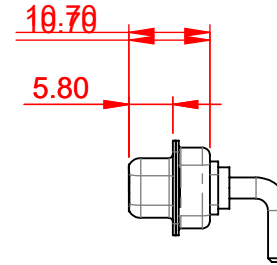

TOLERANCE UNLESS OTHERWISE SPECIFIED	
.X	±0.25
.XX	±0.13
.XXX	±0.05

THIS IS A C.A.D. GENERATED DRAWING  
DO NOT MAKE MANUAL REVISIONS TO MASTER.

ISSUE NUMBER	
ORIGINAL	①

**NOTES:**

**MATERIAL:**  
**HOUSING:** THERMOPLASTIC POLYESTER, UL94V-0  
**SHELL:** STEEL, NICKEL PLATED  
**CONTACT:** COPPER ALLOY, GOLD FLASH PLATED