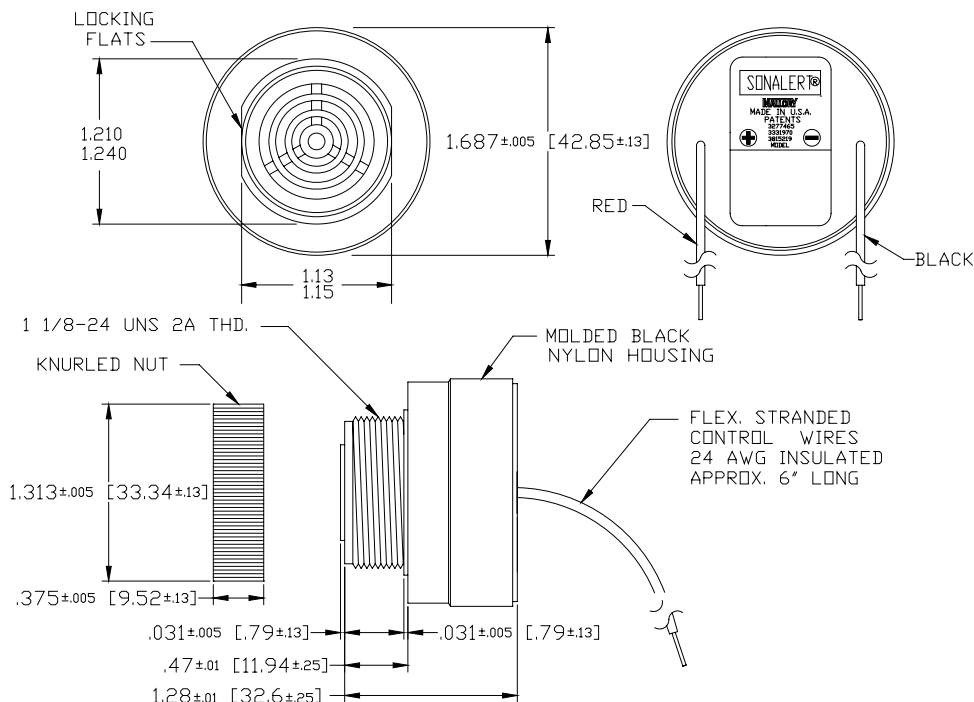

Specifications:

Sound level Category	Medium Sound Level
Mode of Operation	Continuous
Mounting	Panel (see note)
Voltage Rating	6 to 28 Vdc
Frequency	2900 Hz \pm 500 Hz
Loudness (Min. Voltage)	68 dB(A) min. @ 2 FT and 6 Vdc
Loudness (Max Voltage)	80 dB(A) min. @ 2FT and 28 Vdc
Current Draw	4 mA Max @ 6 Vdc
Current Draw	18 mA Max @ 28 Vdc
Storage Temperature	-40°C to +85°C
Operating Temperature	-30°C to +65°C
Weight (Typical)	1.5 oz (42 g)
Housing	6/6 Nylon and Color Black
Options	For other options contact factory

Dimensions: Inches (mm)

UL Recognized 
RoHS Compliant

NOTE: MOUNTING- REMOVE BLACK PLASTIC NUT AND INSERT THREADED FRONT THROUGH 1.25" HOLE PUNCHED IN PANEL, IF ORIENTATION IS NEEDED, NOTE LOCKING FLATS ON DRAWING. SCREW NUT BACK ON. DO NOT OVERTIGHTEN.