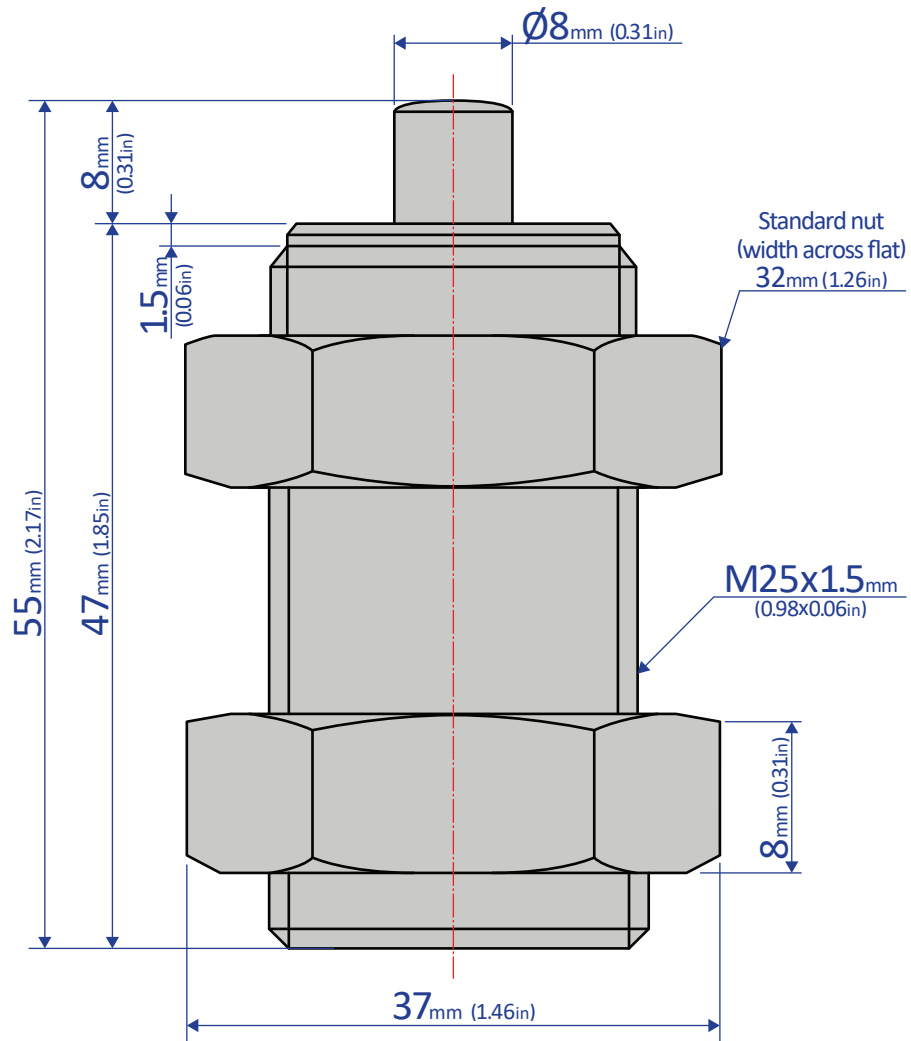

FV-2508L-S

SHOCK ABSORBER - FIXED

Bansbach
easylift®

50 West Drive • Melbourne, Florida 32904
(321) 253-1999 • www.easylift.com • www.damper.net