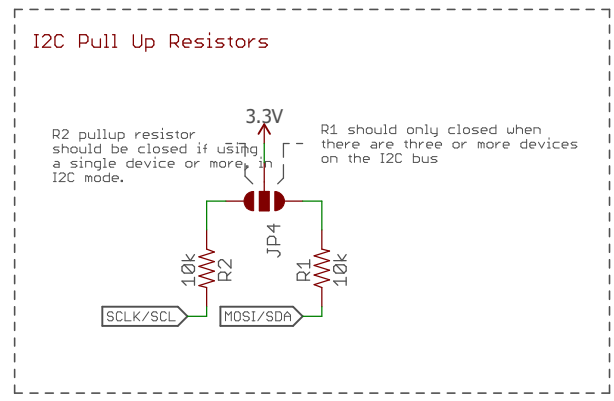

AS3935 Lightning Detector

Jumpers

Header

Released under the Creative Commons Attribution Share-Alike 4.0 License
<https://creativecommons.org/licenses/by-sa/4.0/>

TITLE: SparkFun_AS3935_Lightning_Detector

Design by: Elias Santistevan

Date: 6/20/2019 2:25 PM

REV: v20

Sheet: 1/1