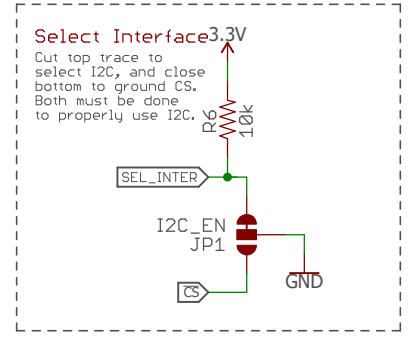

# Header

Released under the Creative Commons Attribution Share-Alike 4.0 License  
<https://creativecommons.org/licenses/by-sa/4.0/>

TITLE: SparkFun\_AS3935\_Lightning\_Detector

Design by: Elias Santistevan