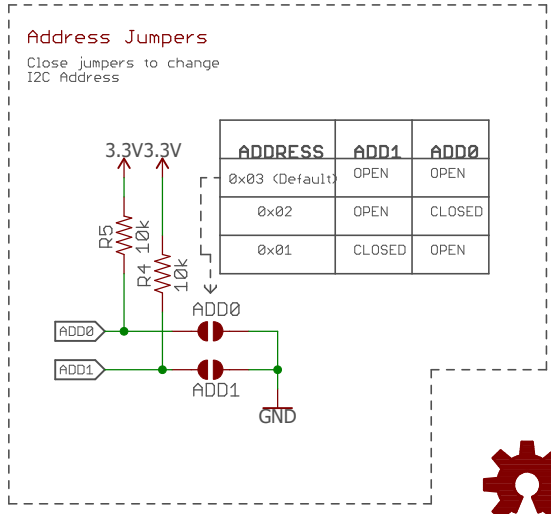

AS3935 Lightning Detector

Jumpers

Header

Released under the Creative Commons Attribution Share-Alike 4.0 License
<https://creativecommons.org/licenses/by-sa/4.0/>

TITLE: SparkFun_AS3935_Lightning_Detector

Design by: Elias Santistevan

Date: 6/20/2019 2:25 PM

REV: v20

Sheet: 1/1