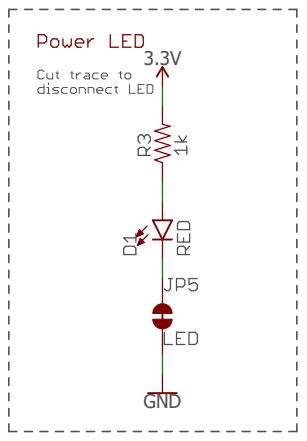

AS3935 Lightning Detector

Jumpers

Header

Released under the Creative Commons Attribution Share-Alike 4.0 License
<https://creativecommons.org/licenses/by-sa/4.0/>

TITLE: SparkFun_AS3935_Lightning_Detector

Design by: Elias Santistevan

Date: 6/20/2019 2:25 PM

REV: v20

Sheet: 1/1