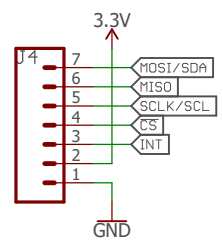

Header

Released under the Creative Commons Attribution Share-Alike 4.0 License
<https://creativecommons.org/licenses/by-sa/4.0/>

TITLE: SparkFun_AS3935_Lightning_Detector

Design by: Elias Santistevan

Date: 6/20/2019 2:25 PM

REV: v20

Sheet: 1/1