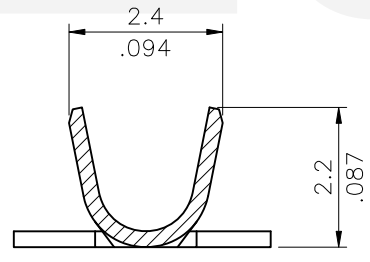

P/N:	Wire Range	Insulation Diameter	Reel Q'ty
CPB2T021BPP	AWG #22~#26	1.40~1.70mm	10,000 PCS

Ordering Code:

CPB2 T02 1 B P P
 ① ② ③ ④ ⑤ ⑥

- ① Series No.
- ② Type: T02= AWG #22~#26
- ③ Plating:
1= Tin Plated over Nickel
- ④ B= Brass
- ⑤ P= Post plating
- ⑥ P= Plug Terminal

RoHS Compliant

SYM	NAME	DATE	REVISIONS	APPROVED BY:	DATE	UNIT: mm / inch	TITLE:	CviLux Corporation			
4						UNIT: mm / inch	CPB2 Series Plug Terminal	瀚荃股份有限公司 CviLux Corporation			
3						TOLERANCE UNLESS OTHERWISE SPECIFIED	MATERIAL:				DRAWING NO.
2						.X ± 0.30/.012 X' ± r'	FINISH:	SCALE	4 / 1	SHEET	1 OF 1
1	Clark	07/15-20	ECNT120185	Eisley	7/24-20'	.XX ± 0.20/.008 .X' ±					
				Eisley	7/24-20'	.XXX ± 0.10/.004 .XX' ±					