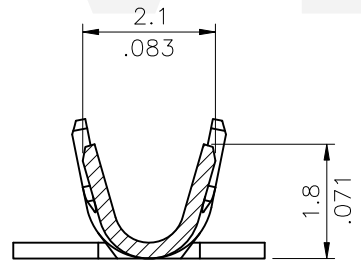

P/N:	Wire Range	Insulation Diameter	Reel Q'ty
CPB2T021BPP	AWG #22~#26	1.40~1.70mm	10,000 PCS

Ordering Code:

CPB2 T02 1 B P P
 ① ② ③ ④ ⑤ ⑥

- ① Series No.
- ② Type: T02= AWG #22~#26
- ③ Plating:
1= Tin Plated over Nickel
- ④ B= Brass
- ⑤ P= Post plating
- ⑥ P= Plug Terminal

RoHS Compliant

SYM	NAME	DATE	REVISIONS	APPROVED BY:	DATE	UNIT: mm / inch	TITLE:	CviLux Corporation			
4						UNIT: mm / inch	CPB2 Series Plug Terminal	瀚荃股份有限公司 CviLux Corporation			
3						TOLERANCE UNLESS OTHERWISE SPECIFIED	MATERIAL:				DRAWING NO.
2						.X ± 0.30/.012 X' ± r'	FINISH:	SCALE	4 / 1	SHEET	1 OF 1
1	Clark	07/15-20	ECNT120185	Eisley	7/24-20'	.XX ± 0.20/.008 .X' ±					
				Eisley	7/24-20'	.XXX ± 0.10/.004 .XX' ±					