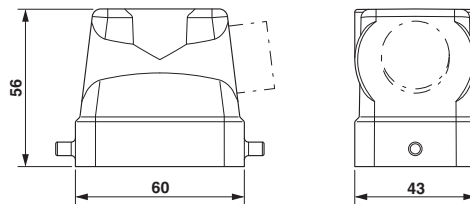

Metal screw connection up to 5 bar, thread length: 7 mm, cable diameter: 11 - 16 mm, WAF 27, screw connection: M25

Cable gland - HC-M-KV-M25(14-21) - 1646007

Metal screw connection up to 5 bar, thread length: 7 mm, cable diameter: 14 - 21 mm, WAF 34, screw connection: M25

Special cable screw connection M25, brass nickel-plated, grommet with 10 mm and 11 mm holes

Drawings

Dimensioned drawing

Dimensional drawing