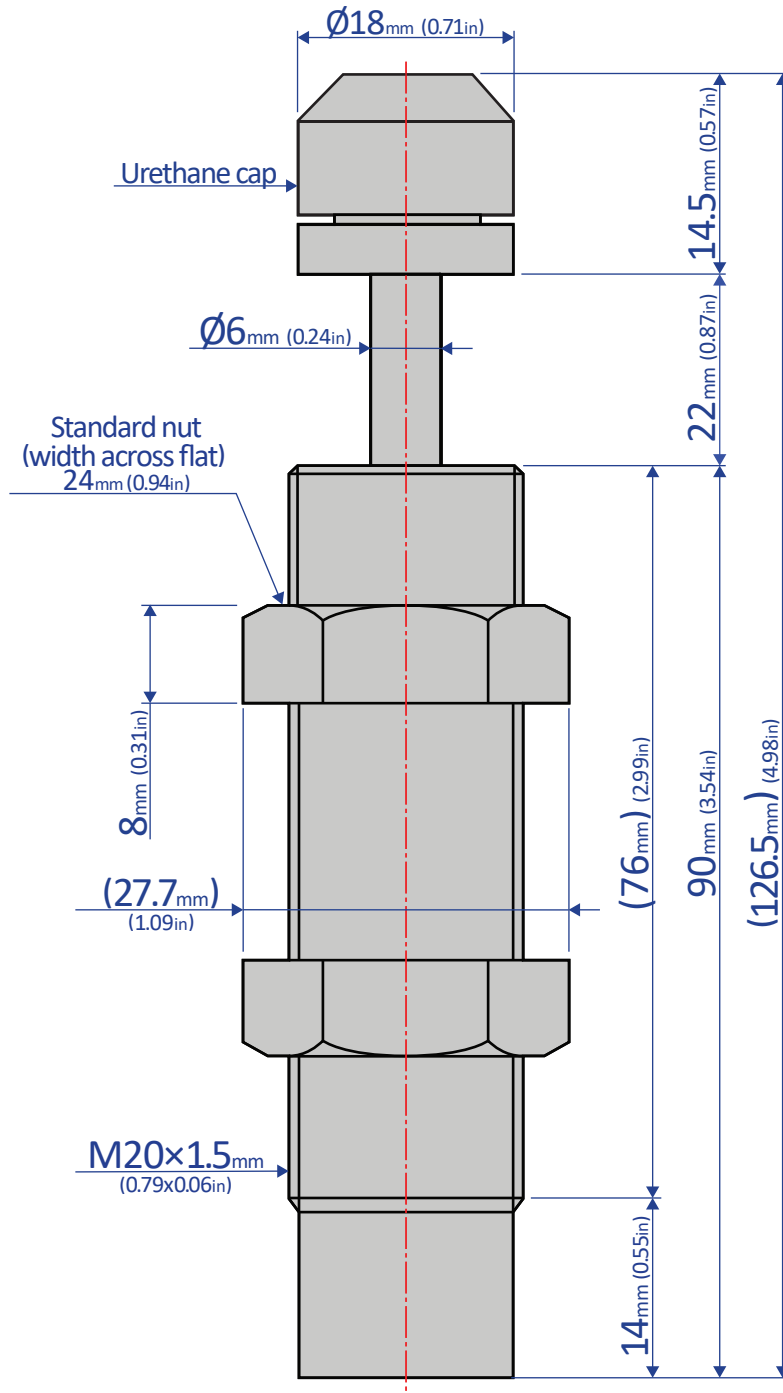

FK-2022M-R

SHOCK ABSORBER - FIXED

Bansbach
easylift®

50 West Drive • Melbourne, Florida 32904
(321) 253-1999 • www.easylift.com • www.damper.net