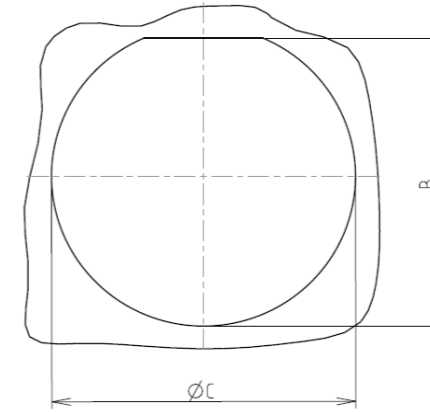

Contact Layout

Contacts (Insert arrangement 15-35)					
Contact position ID	Location		Contact position ID	Location	
	X-axis (mm)	Y-axis (mm)		X-axis (mm)	Y-axis (mm)
1	+045 (1.14)	+262 (6.65)	20	+123 (3.12)	+119 (3.02)
2	+123 (3.12)	+217 (5.51)	21	+170 (4.32)	+040 (1.02)
3	+211 (5.36)	+160 (4.06)	22	+170 (4.32)	-050 (1.27)
4	+254 (6.45)	+080 (2.03)	23	+123 (3.12)	-127 (3.23)
5	-200 (0.70)	-010 (2.5)	24	-045 (1.14)	-172 (4.37)
6	+247 (6.27)	-098 (2.49)	25	-045 (1.14)	-127 (4.37)
7	+200 (5.08)	-175 (4.45)	26	-123 (3.12)	-127 (3.23)
8	+130 (3.30)	-232 (5.89)	27	-170 (4.32)	-050 (1.27)
9	+045 (1.14)	-262 (6.65)	28	-170 (4.32)	+040 (1.02)
10	-045 (1.14)	-262 (6.65)	29	-123 (3.12)	+119 (3.02)
11	-130 (3.30)	-232 (5.89)	30	-045 (1.14)	+172 (4.37)
12	-200 (5.08)	-175 (4.45)	31	+045 (1.14)	+074 (1.88)
13	-247 (6.27)	-098 (2.49)	32	+090 (2.29)	-004 (0.10)
14	-266 (6.76)	-010 (2.5)	33	+045 (1.14)	-082 (2.08)
15	-254 (6.45)	+080 (2.03)	34	-045 (1.14)	-082 (2.08)
16	-211 (5.36)	+160 (4.06)	35	-090 (2.29)	-004 (0.10)
17	-123 (3.12)	+217 (5.51)	36	-045 (1.14)	+074 (1.88)
18	-045 (1.14)	+262 (6.65)	37	+000 (0.00)	-004 (0.10)
19	+045 (1.14)	+172 (4.37)			

(Applicable to MIL-DTL-38999 only)

Shell size	Arrangement no.	Number of contacts	Size contacts	Service rating	Contact location	Supersedes
15	-35	37	22D	M	All	MS27528-35

Panel cutout

JAM NUT RECEPTACLE (TYPE 7)

Max. thickness panel for receptacle: Type 7: 3.2 mm

Dim	Nominal
B	27.56+0/-0.25
ØC	28.83+0.25/-0

SOURIAU shall not be liable for any non-conformity or damage due to a use of the Products which does not comply with the Specifications issued by either of the Parties or by a third party (professional recommendation, technical notice.)