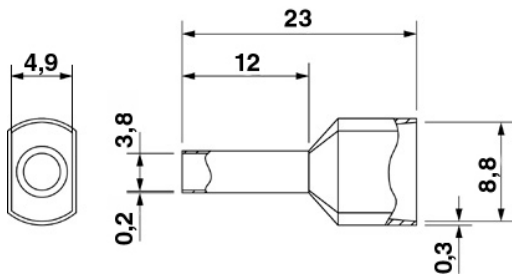

AI-TWIN 2X 4 -12 GY

Order No.: 3201000

<http://eshop.phoenixcontact.de/phoenix/treeViewClick.do?UID=3201000>

Ferrule, Length: 23 mm, Color: gray

Commercial data

EAN	4017918094553
Pack	100 pcs.
Customs tariff	85369010
Weight/Piece	0.00049 KG
Catalog page information	Page 667 (CL-2009)

Technical data**General**

Length (b)	23 mm
Color	gray
Material	E-CU
Sleeve length	12 mm
Inner dimension of the insulating collar (d)	4.9 mm

Ferrule diameter	3.8 mm
Insulating collar thickness	0.3 mm
Sleeve wall thickness	0.2 mm
Dimension d3	8.8 mm

Certificates / Approvals

Certification

CSA, UCSA

Diagrams/Drawings

Dimensioned drawing

Address

PHOENIX CONTACT Inc., USA
586 Fulling Mill Road
Middletown, PA 17057, USA
Phone (800) 888-7388
Fax (717) 944-1625
<http://www.phoenixcon.com>