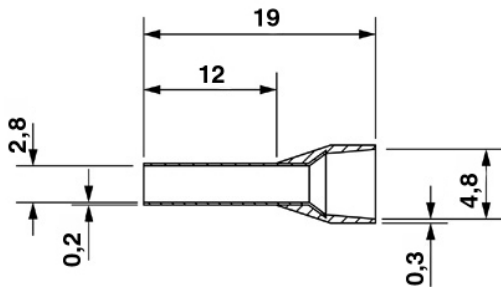

Technical data

General

Length (b)	19 mm
Color	gray
Material	E-CU
Sleeve length	12 mm
Inner dimension of the insulating collar (d)	4.8 mm

Ferrule diameter	2.8 mm
Insulating collar thickness	0.3 mm
Sleeve wall thickness	0.2 mm

Certificates / Approvals

Certification

CSA, UCSA

Diagrams/Drawings

Dimensioned drawing

Address

PHOENIX CONTACT Inc., USA
586 Fulling Mill Road
Middletown, PA 17057, USA
Phone (800) 888-7388
Fax (717) 944-1625
<http://www.phoenixcon.com>