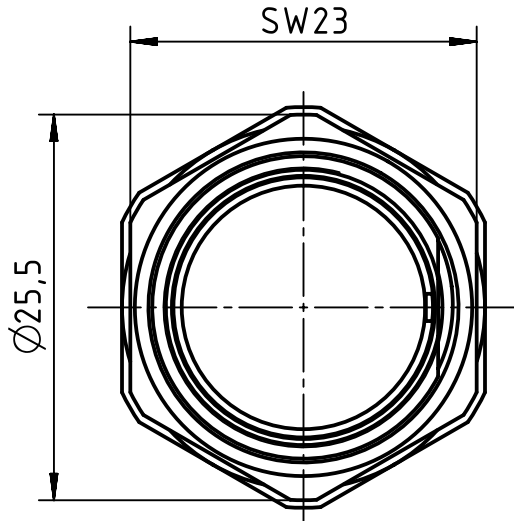

1 2 3 4 5 6

A

panel cut out

B

C

Plastic snap ring - Female

D

	All Dimensions in mm Original Size DIN A4		Scale 2:1	Free size tol.		Ref.	
	All rights reserved Department EL PD - DE		Created by KLASSEN P	Inspected by RIEPE	Standardisation TIEMANNA	Date 2017-02-15	State Final Release
HARTING Electric GmbH & Co. KG D-32339 Espelkamp			Title Han M23 HBM front female M20x1,5			Doc-Key / ECM-Nr. 100708114/UGD/000/B 500000115544	
			Type TB	Number 09 15 100 0373		Rev. B	Page 1/1