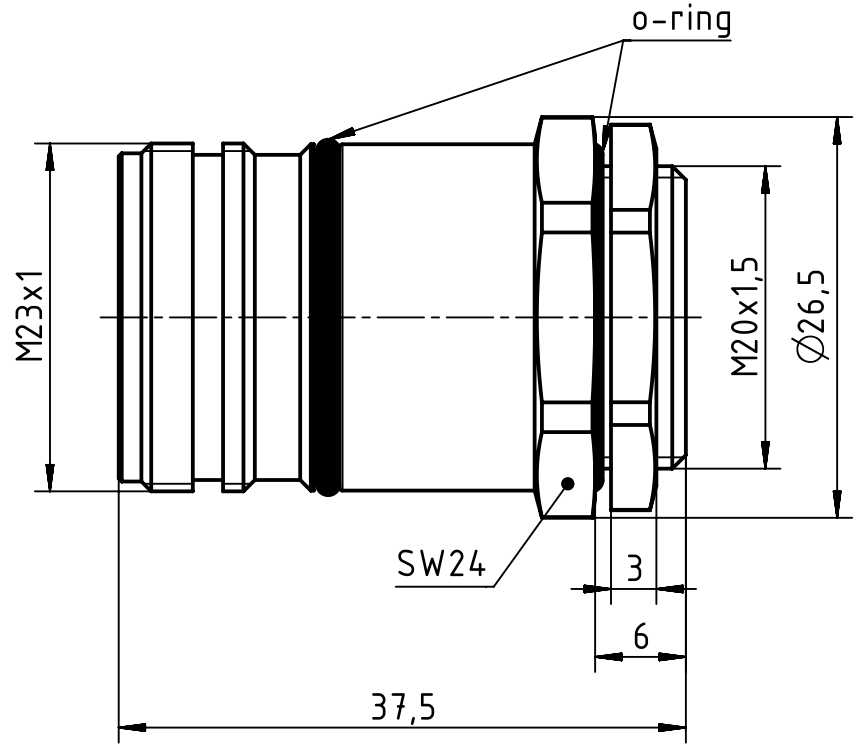

1 2 3 4 5 6

A

panel cut out

B

C

Plastic snap ring - Female

D

	All Dimensions in mm Original Size DIN A4		Scale 2:1	Free size tol.		Ref.	
	All rights reserved Department EL PD - DE		Created by KLASSEN P	Inspected by RIEPE	Standardisation TIEMANNA	Date 2017-02-15	State Final Release
HARTING Electric GmbH & Co. KG D-32339 Espelkamp			Title Han M23 HBM front female M20x1,5			Doc-Key / ECM-Nr. 100708114/UGD/000/B 500000115544	
			Type TB	Number 09 15 100 0373		Rev. B	Page 1/1