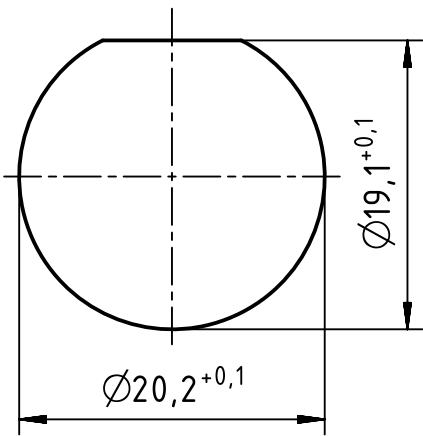

1 2 3 4 5 6

A

panel cut out

B

C

Plastic snap ring - Female

D

	All Dimensions in mm Original Size DIN A4		Scale 2:1	Free size tol.		Ref.	
	All rights reserved Department EL PD - DE		Created by KLASSEN P	Inspected by RIEPE	Standardisation TIEMANNA	Date 2017-02-15	State Final Release
HARTING Electric GmbH & Co. KG D-32339 Espelkamp			Title Han M23 HBM front female M20x1,5			Doc-Key / ECM-Nr. 100708114/UGD/000/B 500000115544	
			Type TB	Number 09 15 100 0373		Rev. B	Page 1/1