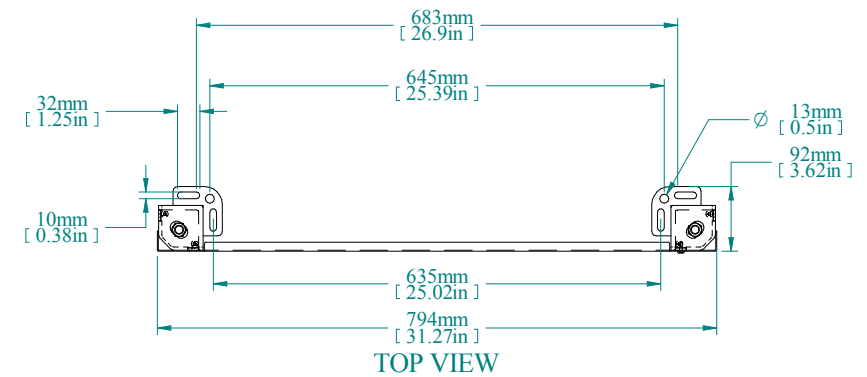

ISOMETRIC VIEW

TOP VIEW

REAR VIEW

L.S. VIEW

FRONT VIEW

PART NUMBERS	
HPLW28	PAINTED TEXTURED BLACK

NOTES
HPLW contains 4 corner supports along with corresponding front and rear panels. See Hammond Website for Additional Accessories.

Data subject to change without notice. Isometric drawing not to scale.

**HAMMOND  
MANUFACTURING™**  
www.hammondmfg.com  
PART NO. HPLW28