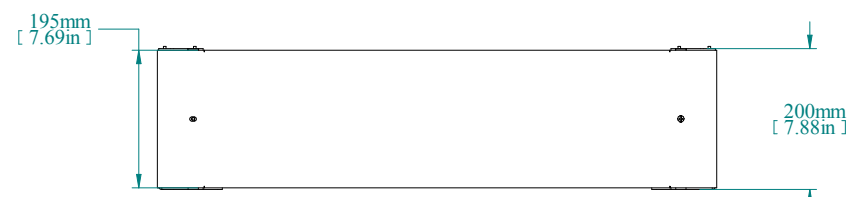

ISOMETRIC VIEW

TOP VIEW

REAR VIEW

L.S. VIEW

FRONT VIEW

PART NUMBERS	
HPLW28	PAINTED TEXTURED BLACK

NOTES
HPLW contains 4 corner supports along with corresponding front and rear panels. See Hammond Website for Additional Accessories.

Data subject to change without notice. Isometric drawing not to scale.

**HAMMOND  
MANUFACTURING™**  
www.hammondmfg.com  
PART NO. HPLW28