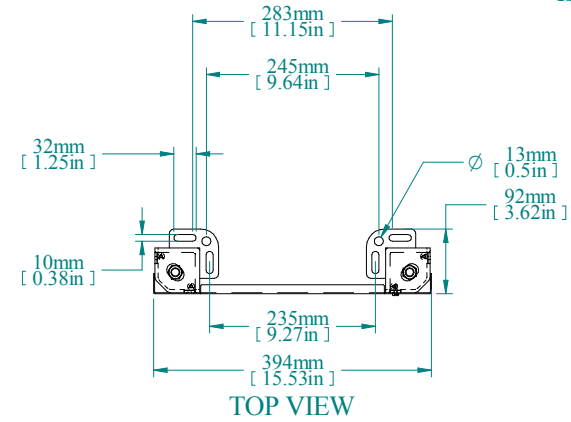

ISOMETRIC VIEW

TOP VIEW

REAR VIEW

L.S. VIEW

FRONT VIEW

PART NUMBERS	
HPLW14	PAINTED TEXTURED BLACK

NOTES
HPLW contains 4 corner supports along with corresponding front and rear panels. See Hammond Website for Additional Accessories.

Data subject to change without notice. Isometric drawing not to scale.

**HAMMOND
MANUFACTURING™**
www.hammondmfg.com
PART NO. HPLW14