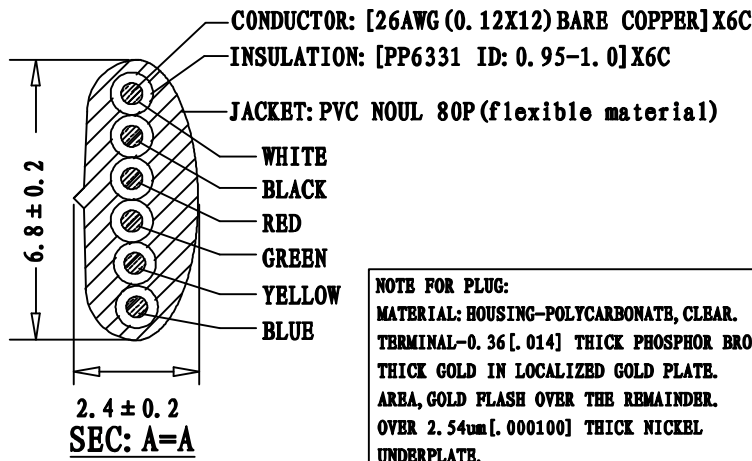

PACKAGE: INDIVIDUAL PE BAG.

NOTE FOR PLUG:
 MATERIAL: HOUSING-POLYCARBONATE, CLEAR.
 TERMINAL-0.36 [.014] THICK PHOSPHOR BRONZE.
 THICK GOLD IN LOCALIZED GOLD PLATE.
 AREA, GOLD FLASH OVER THE REMAINDER.
 OVER 2.54um [.000100] THICK NICKEL
 UNDERPLATE.

P1	COLOR
1	WHITE
2	BLACK
3	RED
4	GREEN
5	YELLOW
6	BLUE

PART NO	DRAWING NO	BUYER COLOR	VENDOR COLOR	RETRACTED LENGTH ("L3")	CUSTOMER Accepted ("L2")	CUT LENGTH "L1"
523-26-6600-WH-0005F	A	White	W-103 LIGHT	540 ± 50	5.0FT-5.75FT	2600-2800
523-26-6600-WH-0007F	B	White	W-103 LIGHT	740 ± 50	7.0FT-8.05FT	3700-3900
523-26-6600-WH-0010F	C	White	W-103 LIGHT	1000 ± 50	10.0FT-11.5FT	5000-5200
523-26-6600-WH-0012F	D	White	W-103 LIGHT	1300 ± 50	12.0FT-13.8FT	6400-6600
523-26-6600-WH-0014F	E	White	W-103 LIGHT	1350 ± 50	14.0FT-16.1FT	6900-7100
523-26-6600-WH-0025F	F	White	W-103 LIGHT	3400 ± 50	25.0FT-28.75FT	13200-13400

REVISE	VERSION	BASIS	CONTENTS
12-02-20	A/0	T0210A	NEW DRAWING

CnC Tech, LLC	
Industrial Cable and Connector Technology	
IDRAWING NO: 671-339	CUSTOMER: L-671
ITEM NO: 6C COILD CORD P+0 PLUG	UNIT: mm
DATE: 2012-02-20	ISSUE: (A/0)
DRAWN: QB:	QA:
SALES DEPT:	SALES MANAGER: