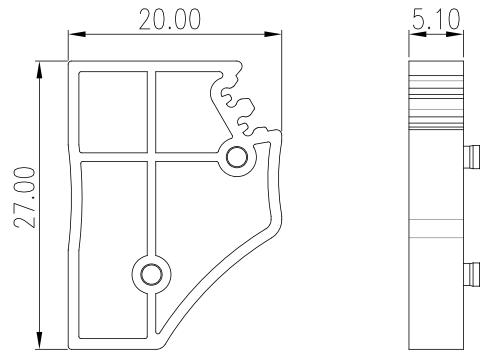

0208-E001

DIN Rail Terminal Blocks > Accessories

Specification

Product description	Spacer
Color	Red
Material	PA
Inflammability class	UL94-V0
Compatible products	DP2.5N, DP2.5N-TN, DP2.5N-TR, DP2.5N-PE, DP2.5N-TN-PE, DP2.5N-TR-PE, DPP2.5N, DPP2.5N-LXX *, DP2.5N-3L, DPP2.5N-PV, DP2.5N-3L-PV, DPP2.5N-L2PE, DP2.5N-3L-L3PE, DP2.5N-3L-SPE, DP2.5N-3L-PE, DPP2.5N-PE, DPP2.5N-D01, DPP2.5N-D02, DPP2.5N-D03, DPP2.5N-D04, DPD10-P001, DPD16-P001, DP2.5SGQK01, DP2.5SGQK02, DP2.5SGQK03, DP2.5SGQK04, DP2.5SGQK05, DP2.5SG, DP2.5SG-LXX *, DP2.5SGT, DP2.5SGT-LXX *, DP2.5SGR, DP2.5SGR-LXX *, DP2.5SGRT, DP2.5SGRT-LXX *, DPES2.5QK01, DPES2.5QK02, DPES2.5QK03, DPES2.5QK04, DPES2.5QK05, DPES2.5, DPES2.5-PE, DP2.5-TP, DP2.5-TG, DP2.5-CP, DPP2.5-TP, DPP2.5-TG, DPP2.5-CP
Package	50 pcs / box