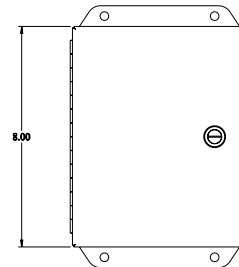

PART No. EJ863S16

for more information visit
www.hammfg.com

Data subject to change without notice

Isometric drawing Not to Scale

ISOMETRIC VIEW

TOP VIEW

INNER PANEL

BACK VIEW

SIDE VIEW

FRONT VIEW

SIDE VIEW

BOTTOM VIEW