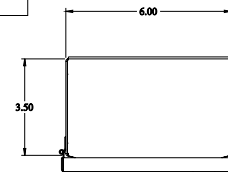

PART No. EJ863S16

for more information visit
www.hammfg.com

Data subject to change without notice

Isometric drawing Not to Scale

ISOMETRIC VIEW

TOP VIEW

INNER PANEL

BACK VIEW

SIDE VIEW

FRONT VIEW

SIDE VIEW

BOTTOM VIEW