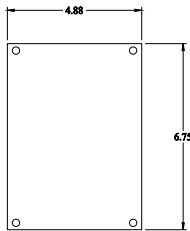

PART No. EJ863S16

for more information visit
www.hammfg.com

Data subject to change without notice

Isometric drawing Not to Scale

ISOMETRIC VIEW

TOP VIEW

INNER PANEL

BACK VIEW

SIDE VIEW

FRONT VIEW

SIDE VIEW

BOTTOM VIEW