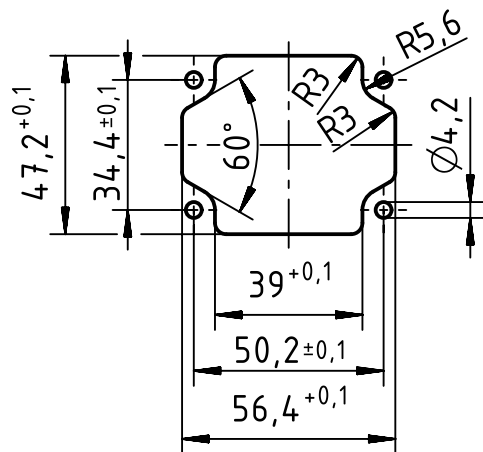

panel cut out  
(1:2)

range of delivery: housing bulkhead mounting with gasket

	All rights reserved Department EL PD - DE	All Dimensions in mm Original Size DIN A4			Scale 1:1	Free size tol.	Ref.
		HARTING Electric GmbH & Co. KG D-32339 Espelkamp	Created by HOLLERT	Inspected by RIEPE	Standardisation SCHMIDTM	Date 2013-07-03	State Final Release
Title Han-Yellock 30 M bulkhead housing							Doc-Key / ECM-Nr. 100540321/UGD/001/A 500000062651
Type TB					Number 11 13 300 0301		Rev. A
							Page 1/1