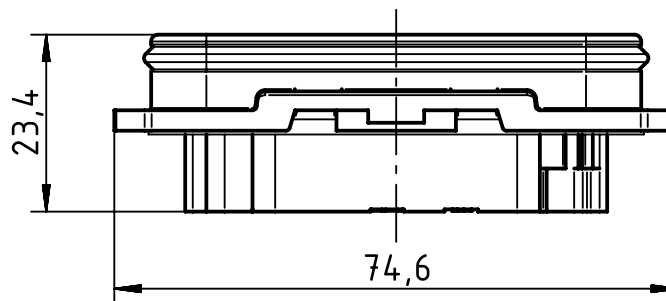

panel cut out  
(1:2)

range of delivery: housing bulkhead mounting with gasket

	All rights reserved Department EL PD - DE	All Dimensions in mm Original Size DIN A4			Scale 1:1	Free size tol.	Ref.
		HARTING Electric GmbH & Co. KG D-32339 Espelkamp	Created by HOLLERT	Inspected by RIEPE	Standardisation SCHMIDTM	Date 2013-07-03	State Final Release
Title Han-Yellock 30 M bulkhead housing							Doc-Key / ECM-Nr. 100540321/UGD/001/A 500000062651
Type TB					Number 11 13 300 0301		Rev. A
							Page 1/1