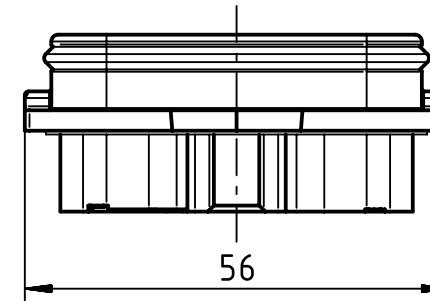

panel cut out  
(1:2)

range of delivery: housing bulkhead mounting with gasket

	All rights reserved Department EL PD - DE	All Dimensions in mm Original Size DIN A4			Scale 1:1	Free size tol.	Ref.
		HARTING Electric GmbH & Co. KG D-32339 Espelkamp	Created by HOLLERT	Inspected by RIEPE	Standardisation SCHMIDTM	Date 2013-07-03	State Final Release
Title Han-Yellock 30 M bulkhead housing							Doc-Key / ECM-Nr. 100540321/UGD/001/A 500000062651
Type TB					Number 11 13 300 0301		Rev. A
							Page 1/1