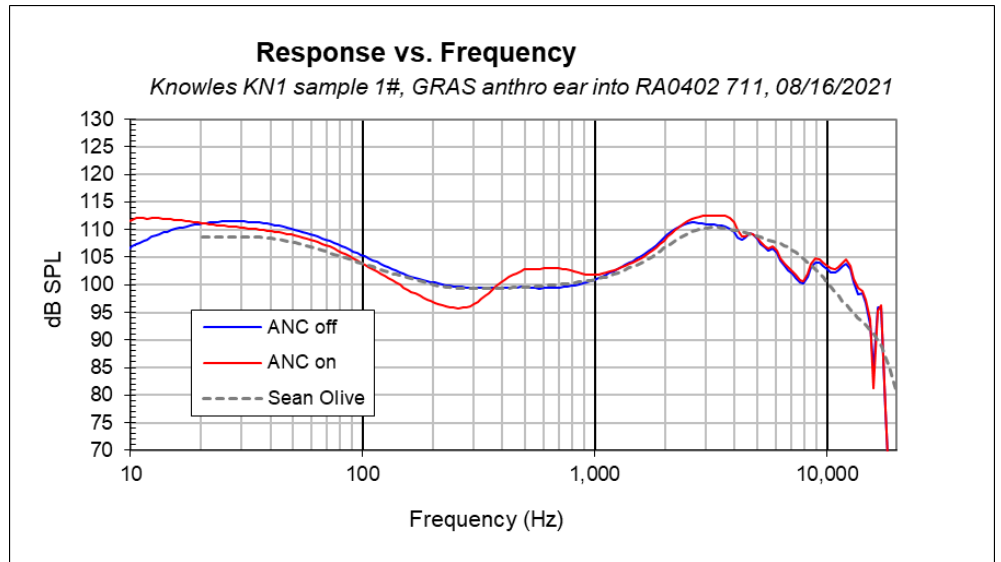

Performance Measurements

Frequency response with ANC on and off.