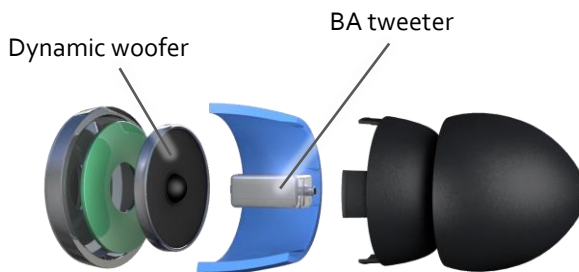

Demand is growing for both ANC and premium sound with extended treble  
This reference design demonstrates how a modern TWS meets both needs

*Configuration of a hybrid earphone*

## Hybrid

In a hybrid configuration, each driver plays to its strengths. The dynamic woofer provides warm bass with sufficient output to support quality ANC. The balanced armature tweeter delivers clear, precise extended treble that adds life and vibrancy to the music. Hybrids are the fastest way to achieve premium sound while being compatible with existing ANC systems. They are ideal for increasingly popular HD music streaming.

## Key Features

- Turnkey reference design, aesthetic customizations possible
- Premium sound hybrid driver: Knowles balanced armature + dynamic
- Hybrid ANC
- Transparency mode
- Extra long battery life:
  - Streaming: ~13 hours (ANC off)
  - ~10 hours (ANC on)
  - Talk time: ~8 hours
- Dual-mic outgoing noise reduction
- Touch control with voice confirmation