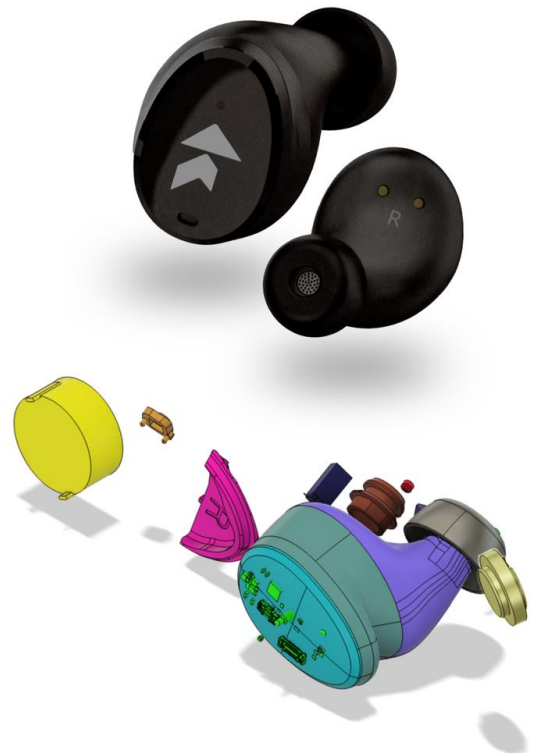

Demand is growing for both ANC and premium sound with extended treble  
This reference design demonstrates how a modern TWS meets both needs

*Configuration of a hybrid earphone*

## Hybrid

In a hybrid configuration, each driver plays to its strengths. The dynamic woofer provides warm bass with sufficient output to support quality ANC. The balanced armature tweeter delivers clear, precise extended treble that adds life and vibrancy to the music. Hybrids are the fastest way to achieve premium sound while being compatible with existing ANC systems. They are ideal for increasingly popular HD music streaming.

## Key Features

- Turnkey reference design, aesthetic customizations possible
- Premium sound hybrid driver: Knowles balanced armature + dynamic
- Hybrid ANC
- Transparency mode
- Extra long battery life:
  - Streaming: ~13 hours (ANC off)
  - ~10 hours (ANC on)
  - Talk time: ~8 hours
- Dual-mic outgoing noise reduction
- Touch control with voice confirmation