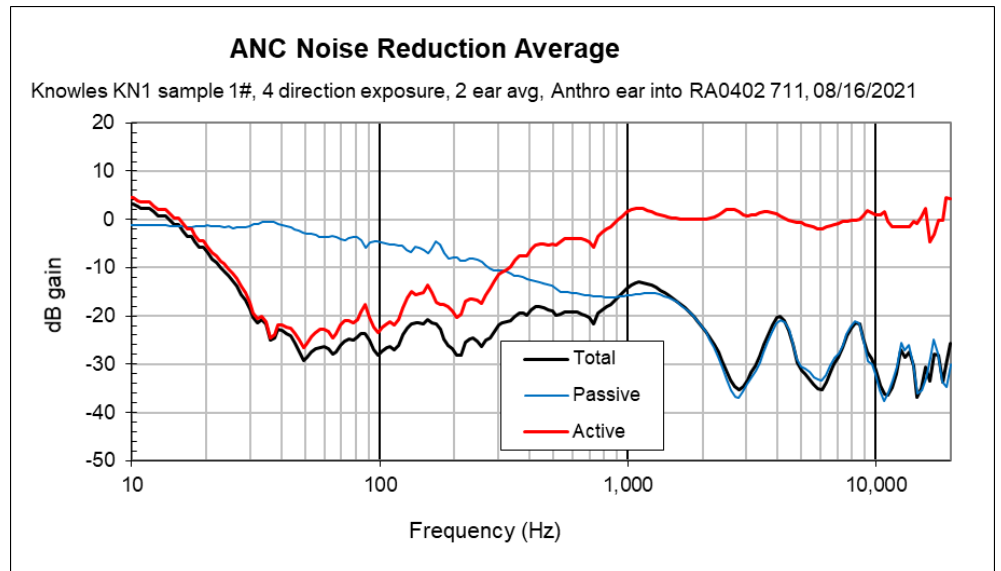

## Key Features

- Turnkey reference design, aesthetic customizations possible
- Premium sound hybrid driver: Knowles balanced armature + dynamic
- Hybrid ANC
- Transparency mode
- Extra long battery life:
  - Streaming: ~13 hours (ANC off)
  - ~10 hours (ANC on)
  - Talk time: ~8 hours
- Dual-mic outgoing noise reduction
- Touch control with voice confirmation

# Performance Measurements

Frequency response with ANC on and off.

ANC performance, active and passive. Average of four directions and two ears.

Occlusion reduction provided by combination of front vent and ANC.