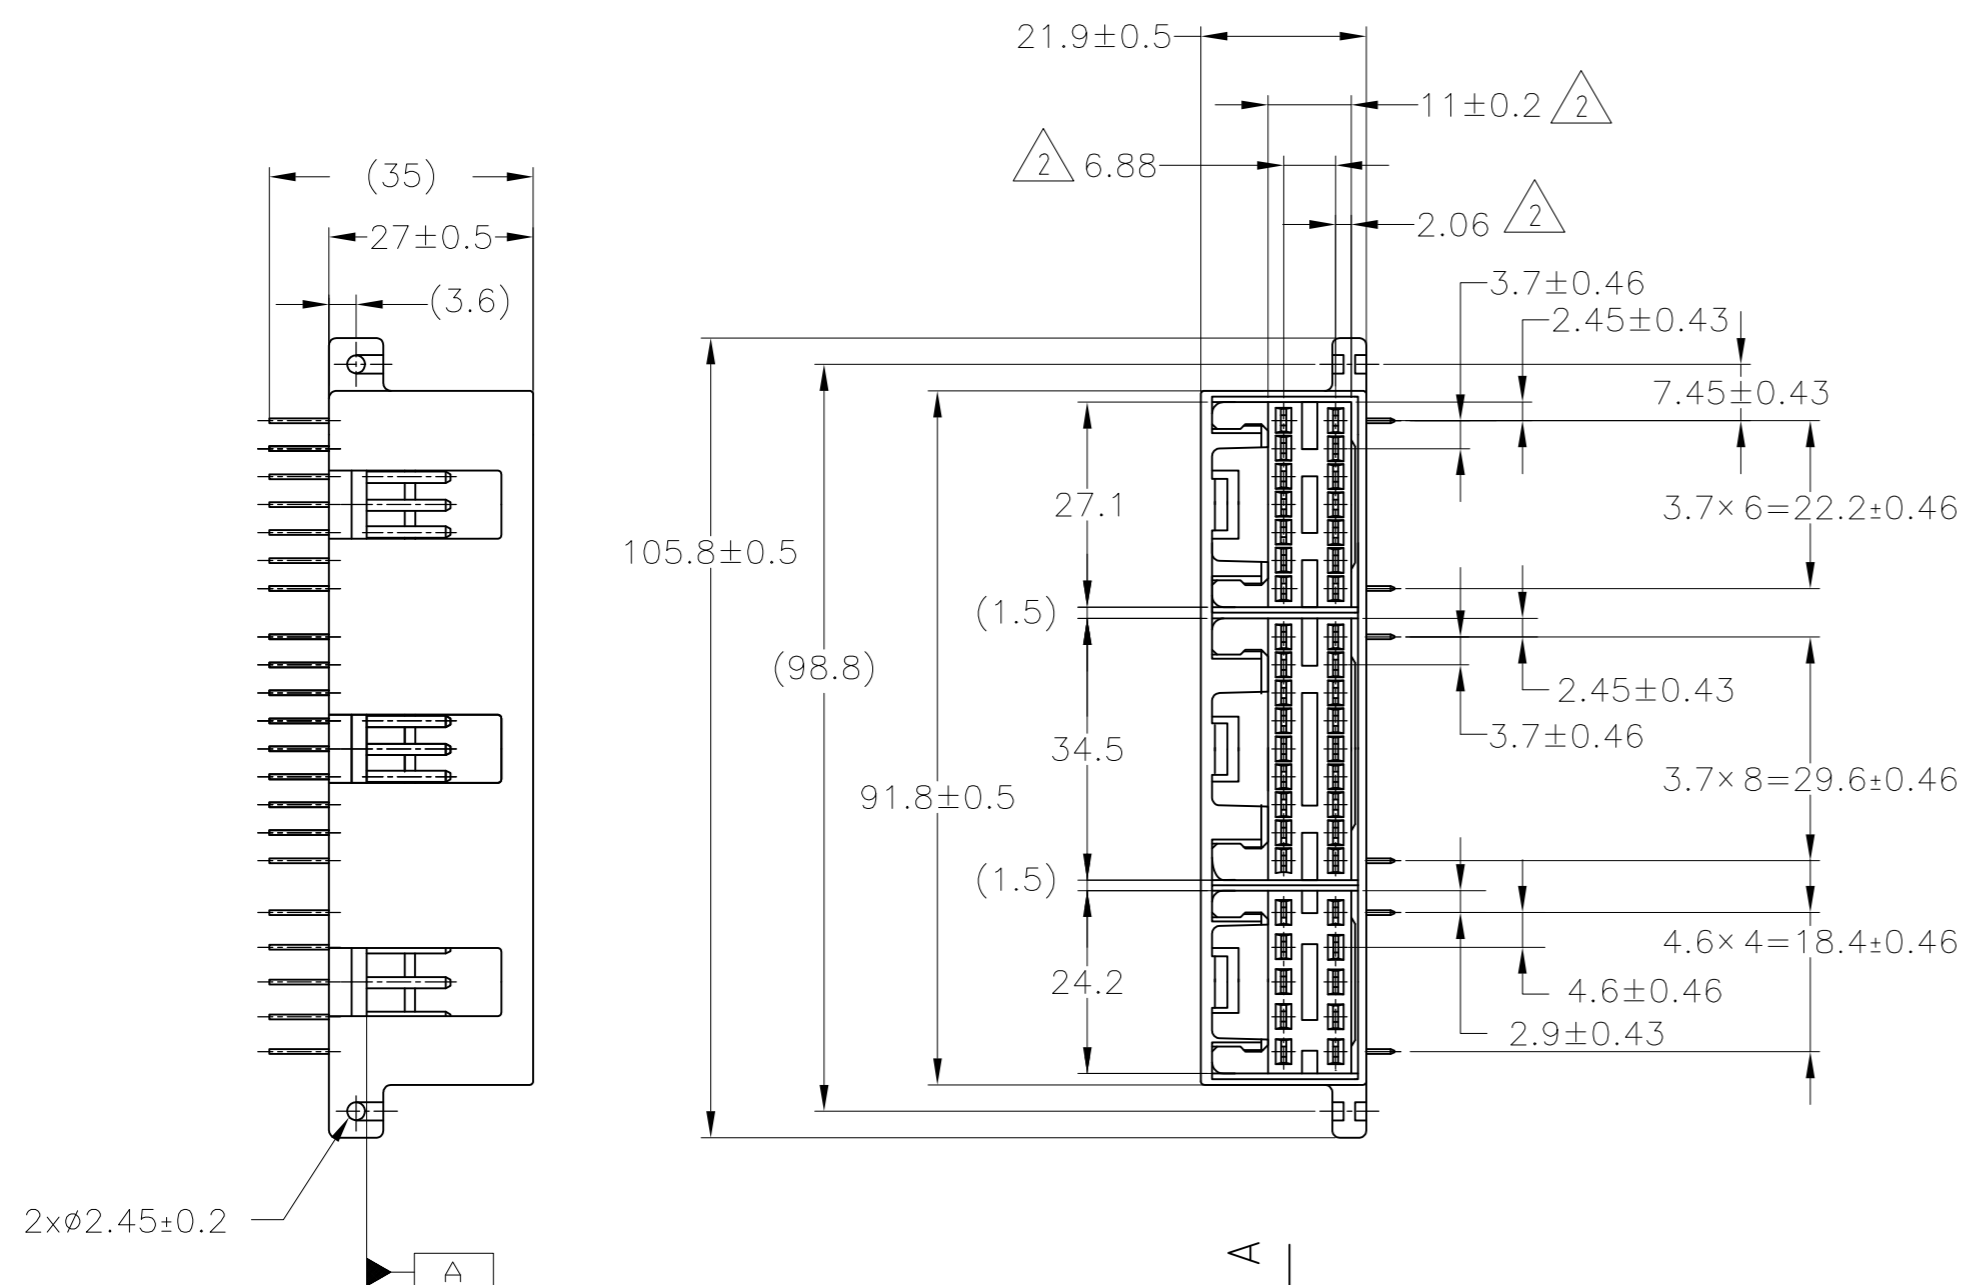

VIEW FROM "A" DIRECTION  
 (LAYOUT OF GOLD PL CONTACT)  
 (A矢印方向から見た金めっきコンタクト配置図)  
 ● GOLD PL CONTACT

- THE MATING COUNTERPART P/N:  
 10POSITION:172315  
 14POSITION:172354  
 18POSITION:172316
- TO BE MEASURED WITHIN 2mm FROM [A]
- SOLDERING AFTER MOUNTING P.C.BOARD, SECURE BY USING M3, PAN HEAD TAPPING SCREW PER JIS B1115 (CLASS 1).

- 嵌合する相手ハウジング型番:  
 10極:172315  
 14極:172354  
 18極:172316
- [A] 面より2mmの範囲で測定のこと
- プリント基板への取付はM3のタッピンネジ(JIS B1115 1種)で締付けた後、はんだ付けをする

SELECTIVE TIN (MATTE)	SELECTIVE GOLD × 23	PBT G.F.	NATURAL 自然色	△4	2-5172489-1
PRE-TIN × 19					
SELECTIVE TIN (MATTE)	SELECTIVE GOLD × 21	PBT G.F.	NATURAL 自然色	△5	3-5172489-1
PRE-TIN × 21					
SELECTIVE TIN (MATTE)	SELECTIVE GOLD × 42	PBT G.F.	YELLOW 黄色		1-5172489-7
SELECTIVE TIN (MATTE)	SELECTIVE GOLD × 42	PBT G.F.	GRAY 灰色		1-5172489-6
TIN-LEAD	SELECTIVE GOLD × 21	PBT G.F.	NATURAL 自然色	△5	3-172489-1
TIN-LEAD	SELECTIVE GOLD × 23	PBT G.F.	NATURAL 自然色	△4	2-172489-1
PRE-TIN × 19					
TIN-LEAD	SELECTIVE GOLD × 42	PBT G.F.	YELLOW 黄色		1-172489-7
TIN-LEAD	SELECTIVE GOLD × 42	PBT G.F.	GRAY 灰色		1-172489-6
PRE-TIN × 42		PBT G.F.	YELLOW 黄色		172489-7
PRE-TIN × 42		PBT G.F.	GRAY 灰色		172489-6
OBsolete					
SOLDERING SIDE 引出げ部	CONTACT SIDE 接触部側	MATERIAL 材料	COLOR 色	PART NUMBER 製品型番	
CONTACT FINISH 金めっき仕上					

TOLERANCES UNLESS OTHERWISE SPECIFIED: 一般公差	
10±	±0.2
30±	±0.25
100±	±0.3
ANGLE	3°

THIS DRAWING IS A CONTROLLED DOCUMENT.		DWN	17JUL08
DIMENSIONS: 単位: 寸 mm		CHK	22JUL08
TOLERANCES UNLESS OTHERWISE SPECIFIED: 一般公差		APVD	22JUL08
0 PLC ±		S.FUJITA	
1 PLC ±		T.SHINOHARA	
2 PLC ±		K.BETSUI	
3 PLC ±		PRODUCT SPEC 製品規格	
4 PLC ±		APPLICATION SPEC 取付適用規格	
ANGLES ±		WEIGHT -	
FINISH 仕上		SIZE A2	
SEE TABLE		CAGE CODE 00779	
MATERIAL 材料		DRAWING NO C=172489	
TAB CONTACT:BRASS HOUSING:PBT		RESTRICTED TO -	