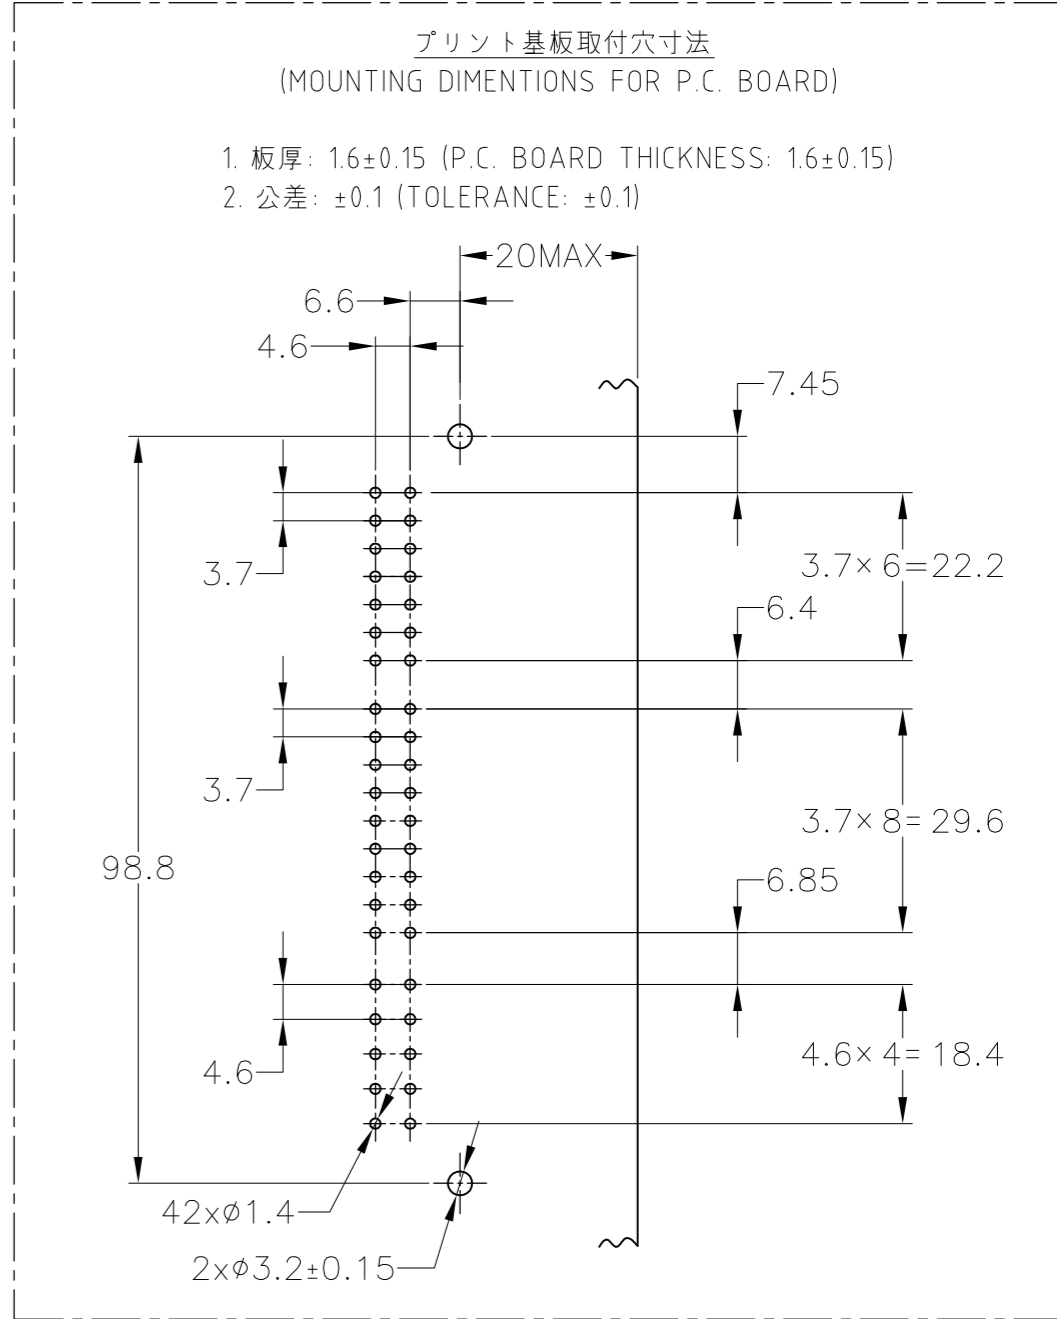

VIEW FROM "A" DIRECTION  
 (LAYOUT OF GOLD PL CONTACT)  
 (A矢印方向から見た金めっきコンタクト配置図)  
 ● GOLD PL CONTACT

- THE MATING COUNTERPART P/N:  
 10POSITION:172315  
 14POSITION:172354  
 18POSITION:172316
- TO BE MEASURED WITHIN 2mm FROM [A]
- SOLDERING AFTER MOUNTING P.C.BOARD, SECURE BY USING M3, PAN HEAD TAPPING SCREW PER JIS B1115 (CLASS 1).

- 嵌合する相手ハウジング型番:  
 10極:172315  
 14極:172354  
 18極:172316
- [A] 面より2mmの範囲で測定のこと
- プリント基板への取付はM3のタッピンネジ(JIS B1115 1種)で締付けた後、はんだ付けをする

SELECTIVE TIN (MATTE)	SELECTIVE GOLD × 23	PBT G.F.	NATURAL 自然色	△4	2-5172489-1
PRE-TIN × 19					
SELECTIVE TIN (MATTE)	SELECTIVE GOLD × 21	PBT G.F.	NATURAL 自然色	△5	3-5172489-1
PRE-TIN × 21					
SELECTIVE TIN (MATTE)	SELECTIVE GOLD × 42	PBT G.F.	YELLOW 黄色		1-5172489-7
SELECTIVE TIN (MATTE)	SELECTIVE GOLD × 42	PBT G.F.	GRAY 灰色		1-5172489-6
TIN-LEAD	SELECTIVE GOLD × 21	PBT G.F.	NATURAL 自然色	△5	3-172489-1
TIN-LEAD	SELECTIVE GOLD × 23	PBT G.F.	NATURAL 自然色	△4	2-172489-1
PRE-TIN × 19					
TIN-LEAD	SELECTIVE GOLD × 42	PBT G.F.	YELLOW 黄色		1-172489-7
TIN-LEAD	SELECTIVE GOLD × 42	PBT G.F.	GRAY 灰色		1-172489-6
PRE-TIN × 42		PBT G.F.	YELLOW 黄色		172489-7
PRE-TIN × 42		PBT G.F.	GRAY 灰色		172489-6
OBsolete					
SOLDERING SIDE 引出げ部	CONTACT SIDE 接触部側	MATERIAL 材料	COLOR 色	PART NUMBER 製品型番	
CONTACT FINISH 金めっき仕上					

TOLERANCES UNLESS OTHERWISE SPECIFIED: 一般公差	
10±	±0.2
30±	±0.25
100±	±0.3
ANGLE	3°

THIS DRAWING IS A CONTROLLED DOCUMENT.		DWN	17JUL08
DIMENSIONS: 単位: 寸 mm		CHK	22JUL08
TOLERANCES UNLESS OTHERWISE SPECIFIED: 一般公差		APVD	22JUL08
0 PLC ±		S.FUJITA	
1 PLC ±		T.SHINOHARA	
2 PLC ±		K.BETSUI	
3 PLC ±		PRODUCT SPEC 製品規格	
4 PLC ±		APPLICATION SPEC 取付適用規格	
ANGLES ±		WEIGHT -	
FINISH 仕上		SIZE A2	
SEE TABLE		CAGE CODE 00779	
MATERIAL 材料		DRAWING NO C=172489	
TAB CONTACT:BRASS HOUSING:PBT		RESTRICTED TO -	

TE Connectivity		42POSITION CAP HOUSING ASSY PULSE LOCK CONNECTOR	
SCALE 1:1	SHEET 1 OF 1	REV D3	