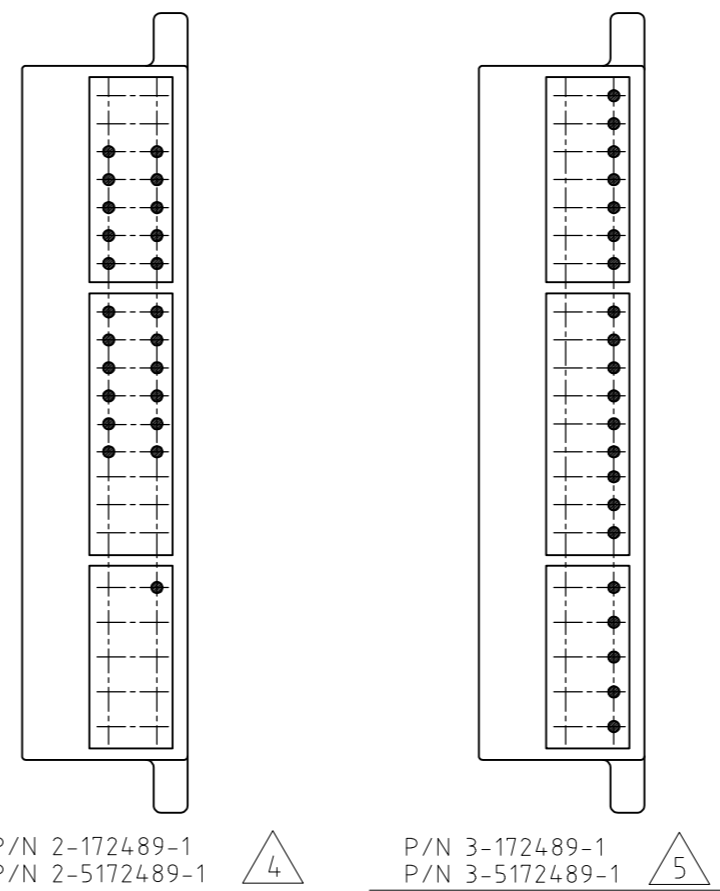

VIEW FROM "A" DIRECTION  
 (LAYOUT OF GOLD PL CONTACT)  
 (A矢印方向から見た金めっきコンタクト配置図)  
 ● GOLD PL CONTACT

- THE MATING COUNTERPART P/N:  
 10POSITION:172315  
 14POSITION:172354  
 18POSITION:172316
- TO BE MEASURED WITHIN 2mm FROM [A]
- SOLDERING AFTER MOUNTING P.C.BOARD, SECURE BY USING M3, PAN HEAD TAPPING SCREW PER JIS B1115 (CLASS 1).

- 嵌合する相手ハウジング型番:  
 10極:172315  
 14極:172354  
 18極:172316
- [A] 面より2mmの範囲で測定のこと
- プリント基板への取付はM3のタッピンネジ(JIS B1115 1種)で締付けた後、はんだ付けをする

SELECTIVE TIN (MATTE)	SELECTIVE GOLD × 23	PBT G.F.	NATURAL 自然色	△4	2-5172489-1
PRE-TIN × 19					
SELECTIVE TIN (MATTE)	SELECTIVE GOLD × 21	PBT G.F.	NATURAL 自然色	△5	3-5172489-1
PRE-TIN × 21					
SELECTIVE TIN (MATTE)	SELECTIVE GOLD × 42	PBT G.F.	YELLOW 黄色		1-5172489-7
SELECTIVE TIN (MATTE)	SELECTIVE GOLD × 42	PBT G.F.	GRAY 灰色		1-5172489-6
TIN-LEAD	SELECTIVE GOLD × 21	PBT G.F.	NATURAL 自然色	△5	3-172489-1
TIN-LEAD	SELECTIVE GOLD × 23	PBT G.F.	NATURAL 自然色	△4	2-172489-1
PRE-TIN × 19					
TIN-LEAD	SELECTIVE GOLD × 42	PBT G.F.	YELLOW 黄色		1-172489-7
TIN-LEAD	SELECTIVE GOLD × 42	PBT G.F.	GRAY 灰色		1-172489-6
PRE-TIN × 42		PBT G.F.	YELLOW 黄色		172489-7
PRE-TIN × 42		PBT G.F.	GRAY 灰色		172489-6
OBsolete					
SOLDERING SIDE 引出げ部	CONTACT SIDE 接触部側	MATERIAL 材料	COLOR 色	PART NUMBER 製品型番	
CONTACT FINISH 金めっき仕上					

TOLERANCES UNLESS OTHERWISE SPECIFIED: 一般公差	
10±	±0.2
30±	±0.25
100±	±0.3
ANGLE	3°

THIS DRAWING IS A CONTROLLED DOCUMENT.		DWN	17JUL08
DIMENSIONS: 単位: 寸 mm		CHK	22JUL08
TOLERANCES UNLESS OTHERWISE SPECIFIED: 一般公差		APVD	22JUL08
0 PLC ±		S.FUJITA	
1 PLC ±		T.SHINOHARA	
2 PLC ±		K.BETSUI	
3 PLC ±		PRODUCT SPEC 製品規格	
4 PLC ±		APPLICATION SPEC 取付適用規格	
ANGLES ±		WEIGHT -	
FINISH 仕上		SIZE A2	
SEE TABLE		CAGE CODE 00779	
MATERIAL 材料		DRAWING NO C=172489	
TAB CONTACT:BRASS HOUSING:PBT		RESTRICTED TO -	