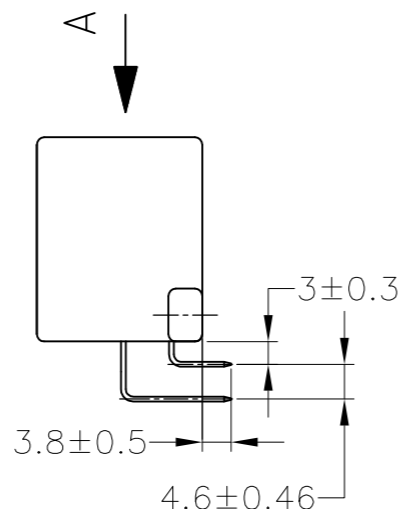

VIEW FROM "A" DIRECTION  
 (LAYOUT OF GOLD PL CONTACT)  
 (A矢印方向から見た金めっきコンタクト配置図)  
 ● GOLD PL CONTACT

- THE MATING COUNTERPART P/N:  
 10POSITION:172315  
 14POSITION:172354  
 18POSITION:172316
- TO BE MEASURED WITHIN 2mm FROM [A]
- SOLDERING AFTER MOUNTING P.C.BOARD, SECURE BY USING M3, PAN HEAD TAPPING SCREW PER JIS B1115 (CLASS 1).

- 嵌合する相手ハウジング型番:  
 10極:172315  
 14極:172354  
 18極:172316
- [A] 面より2mmの範囲で測定のこと
- プリント基板への取付はM3のタッピンネジ(JIS B1115 1種)で締付けた後、はんだ付けをする

SELECTIVE TIN (MATTE)	SELECTIVE GOLD × 23	PBT G.F.	NATURAL 自然色	△4	2-5172489-1
PRE-TIN × 19					
SELECTIVE TIN (MATTE)	SELECTIVE GOLD × 21	PBT G.F.	NATURAL 自然色	△5	3-5172489-1
PRE-TIN × 21					
SELECTIVE TIN (MATTE)	SELECTIVE GOLD × 42	PBT G.F.	YELLOW 黄色		1-5172489-7
SELECTIVE TIN (MATTE)	SELECTIVE GOLD × 42	PBT G.F.	GRAY 灰色		1-5172489-6
TIN-LEAD	SELECTIVE GOLD × 21	PBT G.F.	NATURAL 自然色	△5	3-172489-1
TIN-LEAD	SELECTIVE GOLD × 23	PBT G.F.	NATURAL 自然色	△4	2-172489-1
PRE-TIN × 19					
TIN-LEAD	SELECTIVE GOLD × 42	PBT G.F.	YELLOW 黄色		1-172489-7
TIN-LEAD	SELECTIVE GOLD × 42	PBT G.F.	GRAY 灰色		1-172489-6
PRE-TIN × 42		PBT G.F.	YELLOW 黄色		172489-7
PRE-TIN × 42		PBT G.F.	GRAY 灰色		172489-6
OBsolete					
SOLDERING SIDE 引出げ部	CONTACT SIDE 接触部側	MATERIAL 材料	COLOR 色	PART NUMBER 製品型番	
CONTACT FINISH 金めっき仕上					

TOLERANCES UNLESS OTHERWISE SPECIFIED: 一般公差	
10±	±0.2
30±	±0.25
100±	±0.3
ANGLE	3°

THIS DRAWING IS A CONTROLLED DOCUMENT.		DWN	17JUL08
DIMENSIONS: 単位: 寸 mm		CHK	22JUL08
TOLERANCES UNLESS OTHERWISE SPECIFIED: 一般公差		APVD	22JUL08
0 PLC ±		S.FUJITA	
1 PLC ±		T.SHINOHARA	
2 PLC ±		K.BETSUI	
3 PLC ±		PRODUCT SPEC 製品規格	
4 PLC ±		APPLICATION SPEC 取付適用規格	
ANGLES ±		WEIGHT -	
FINISH 仕上		SIZE A2	
SEE TABLE		CAGE CODE 00779	
MATERIAL 材料		DRAWING NO C=172489	
TAB CONTACT:BRASS HOUSING:PBT		RESTRICTED TO -	

TE Connectivity		42POSITION CAP HOUSING ASSY PULSE LOCK CONNECTOR	
SCALE 1:1	SHEET 1 OF 1	REV D3	