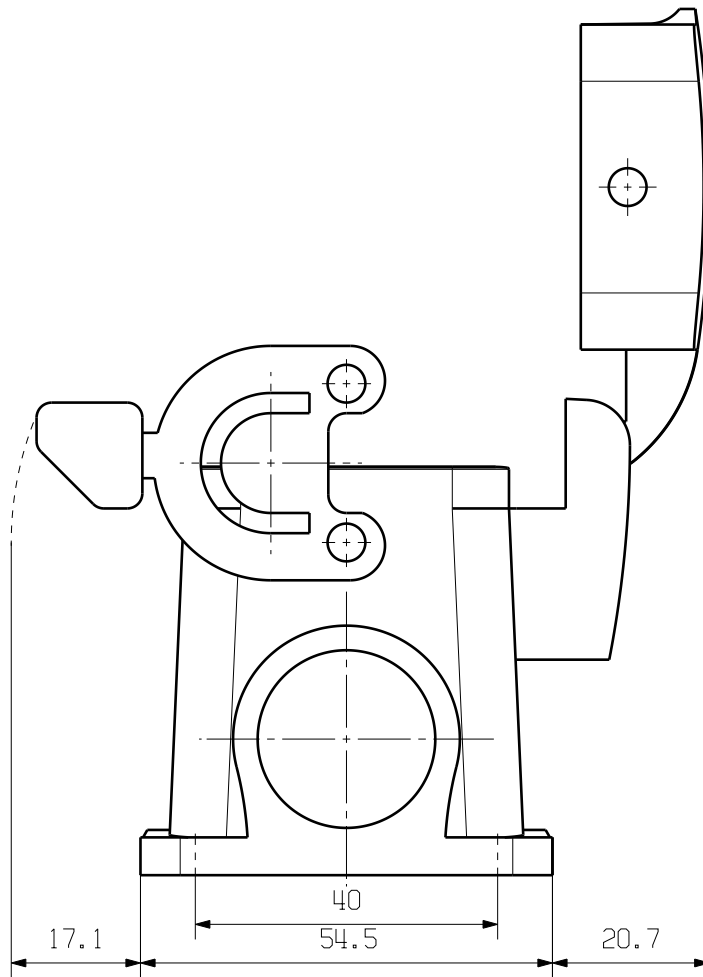

MASSE OHNE TOLERANZ SIND KEINE PRUEFMASSE
 DIMS. WITHOUT TOLERANCE ARE NOT CONTROL DIMS.

5	COVER	ALUMINIUM WITH POWDER COATING
4	SEALING	NBR
3	LOCKING	STAINLESS STEEL
2	LOCKING BOLTS	STAINLESS STEEL
1	BASE HOUSING	ALUMINIUM WITH POWDER COATING
ROHSTOFF-NR. R.PART NO.	TYP PART NAME	WERKSTOFF MATERIAL

MAX. NRN./NOS. ?		CAT.NO.: 1788160000	
MODIFICATION		DRAWING NO. ISSUE NO.	
Weidmüller		HDC 06B SDLU 2M25G	
SCALE: 1/1		SOCKELGEHAEUSE	
SUPERSEDES:		BASE HOUSING	
SUPERSEDED BY:		PRODUCT FILE:	
DRAWN	11.11.2005	LIU_F	
RESPONSIBLE			
CHECKED	30.11.2005	ZHANG_T	
APPROVED			