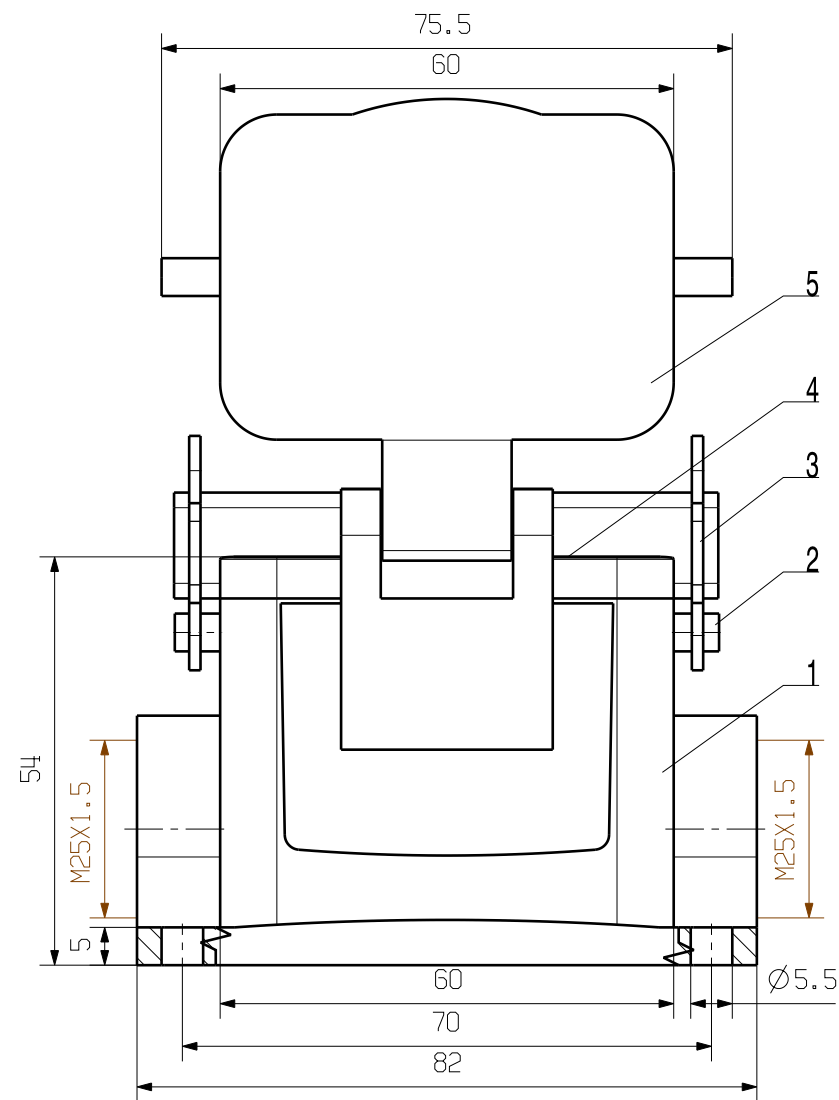

MASSE OHNE TOLERANZ SIND KEINE PRUEFMASSE
 DIMS. WITHOUT TOLERANCE ARE NOT CONTROL DIMS.

5	COVER	ALUMINIUM WITH POWDER COATING
4	SEALING	NBR
3	LOCKING	STAINLESS STEEL
2	LOCKING BOLTS	STAINLESS STEEL
1	BASE HOUSING	ALUMINIUM WITH POWDER COATING
ROHSTOFF-NR. R.PART NO.	TYP PART NAME	WERKSTOFF MATERIAL

MAX. NRN./NOS. ?		CAT.NO.: 1788160000	
MODIFICATION		DRAWING NO. ISSUE NO.	
Weidmüller		HDC 06B SDLU 2M25G	
SCALE: 1/1		SOCKELGEHAEUSE	
SUPERSEDES:		BASE HOUSING	
SUPERSEDED BY:		PRODUCT FILE:	
DRAWN	11.11.2005	LIU_F	
RESPONSIBLE			
CHECKED	30.11.2005	ZHANG_T	
APPROVED			