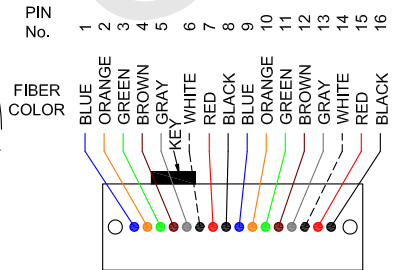

**A**  
(CONNECTOR KEY UP)

FIBER MAPPING	
KEY UP	KEY UP
A	B
1 BLUE	16
2 ORANGE	15
3 GREEN	14
4 BROWN	13
5 GRAY	12
6 WHITE	11
7 RED	10
8 BLACK	9
9 BLUE	8
10 ORANGE	7
11 GREEN	6
12 BROWN	5
13 GRAY	4
14 WHITE	3
15 RED	2
16 BLACK	1

**B**  
(CONNECTOR KEY UP)

**SPECIFICATION:**

- CONNECTOR A : 16F MPO/APC FEMALE
- CONNECTOR B : 16F MPO/APC FEMALE
- CABLE TYPE : 16 STRANDS CABLE, MM 50/125(OM5), ROUND 3.0mm LSZH JACKET.
- JACKET COLOR : NEON GREEN
- WAVELENGTH : 850nm
- INSERTION LOSS : ≤0.60dB

Part Number: C50G-9162-xxFT  
Description: w-Ignite™ Fiber Cable, 16F MPO/APC Female-Female, KU-KU, OM5 3mm 16F Neon Green LSZH Jacket, xx Feet.