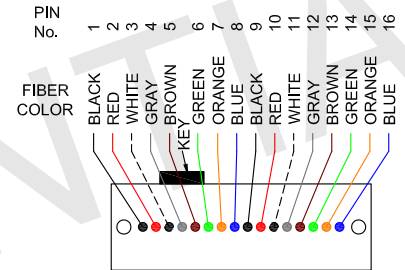

**A**  
(CONNECTOR KEY UP)

FIBER MAPPING	
KEY UP	KEY UP
A	B
1 BLUE	16
2 ORANGE	15
3 GREEN	14
4 BROWN	13
5 GRAY	12
6 WHITE	11
7 RED	10
8 BLACK	9
9 BLUE	8
10 ORANGE	7
11 GREEN	6
12 BROWN	5
13 GRAY	4
14 WHITE	3
15 RED	2
16 BLACK	1

**B**  
(CONNECTOR KEY UP)

**SPECIFICATION:**

- CONNECTOR A : 16F MPO/APC FEMALE
- CONNECTOR B : 16F MPO/APC FEMALE
- CABLE TYPE : 16 STRANDS CABLE, MM 50/125(OM5), ROUND 3.0mm LSZH JACKET.
- JACKET COLOR : NEON GREEN
- WAVELENGTH : 850nm
- INSERTION LOSS : ≤0.60dB

Part Number: C50G-9162-xxFT  
Description: w-Ignite™ Fiber Cable, 16F MPO/APC Female-Female, KU-KU, OM5 3mm 16F Neon Green LSZH Jacket, xx Feet.