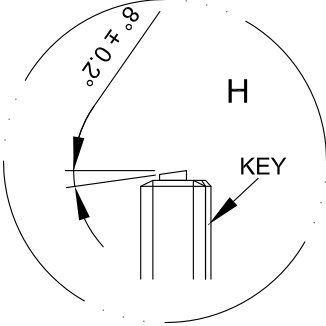

**A**  
(CONNECTOR KEY UP)

FIBER MAPPING	
KEY UP	KEY UP
A	B
1 BLUE	16
2 ORANGE	15
3 GREEN	14
4 BROWN	13
5 GRAY	12
6 WHITE	11
7 RED	10
8 BLACK	9
9 BLUE	8
10 ORANGE	7
11 GREEN	6
12 BROWN	5
13 GRAY	4
14 WHITE	3
15 RED	2
16 BLACK	1

**B**  
(CONNECTOR KEY UP)

**SPECIFICATION:**

- CONNECTOR A : 16F MPO/APC FEMALE
- CONNECTOR B : 16F MPO/APC FEMALE
- CABLE TYPE : 16 STRANDS CABLE, MM 50/125(OM5), ROUND 3.0mm LSZH JACKET.
- JACKET COLOR : NEON GREEN
- WAVELENGTH : 850nm
- INSERTION LOSS : ≤0.60dB

Part Number: C50G-9162-xxFT  
Description: w-Ignite™ Fiber Cable, 16F MPO/APC Female-Female, KU-KU, OM5 3mm 16F Neon Green LSZH Jacket, xx Feet.