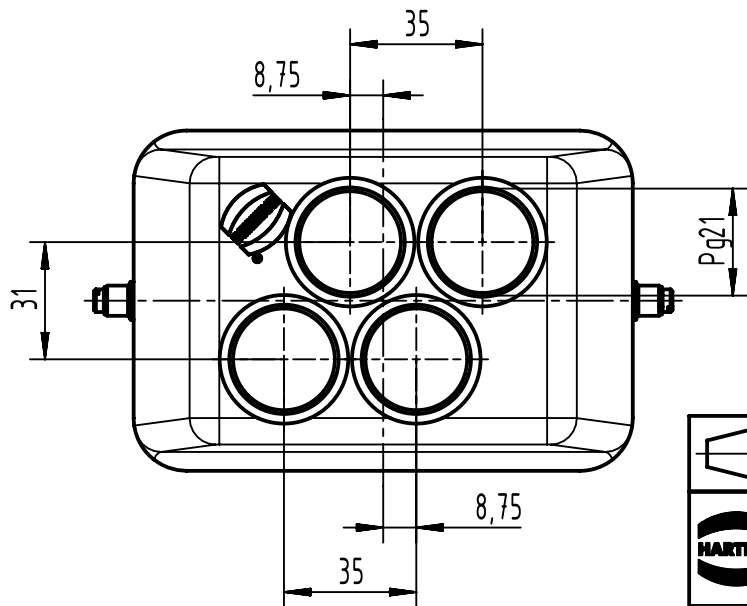

1 2 3 4 5 6

A

B

C

D

	All rights reserved		Created by HELLMANN		Inspected by GERB		Standardisation 302077		Date 2021-03-16		State Final Release	
	Department EL PD		Title Han M Hood Top Entry HC 4x PG 21		Number 09 37 048 0448		Doc-Key / ECM-Nr. 100173587/UGD/004/D 500000190675		Rev. D		Page 1/1	
HARTING D-32339 Espelkamp			All Dimensions in mm Original Size DIN A4		Scale 1:2		Free size tol.		Ref.		Sub.	