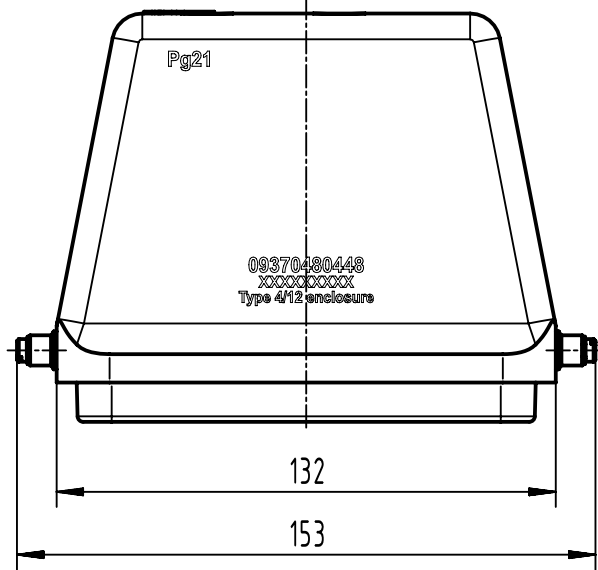

1 2 3 4 5 6

A

B

C

D

	All rights reserved		Created by HELLMANN		Inspected by GERB		Standardisation 302077		Date 2021-03-16		State Final Release	
	Department EL PD		Title Han M Hood Top Entry HC 4x PG 21		Number 09 37 048 0448		Doc-Key / ECM-Nr. 100173587/UGD/004/D 500000190675		Rev. D		Page 1/1	
HARTING D-32339 Espelkamp			All Dimensions in mm Original Size DIN A4		Scale 1:2		Free size tol.		Ref.		Sub.	