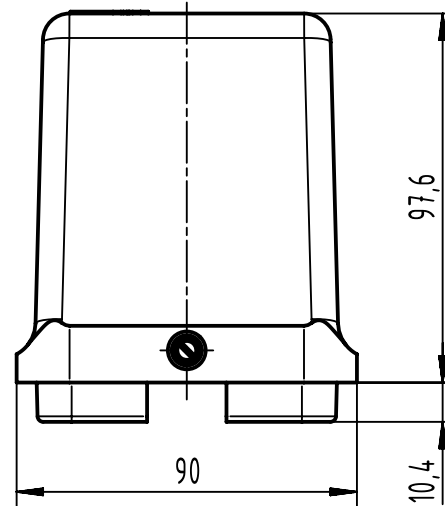

1 2 3 4 5 6

A

B

C

D

	All rights reserved		Created by HELLMANN		Inspected by GERB		Standardisation 302077		Date 2021-03-16		State Final Release	
	Department EL PD		Title Han M Hood Top Entry HC 4x PG 21		Number 09 37 048 0448		Doc-Key / ECM-Nr. 100173587/UGD/004/D 500000190675		Rev. D		Page 1/1	
HARTING D-32339 Espelkamp			All Dimensions in mm Original Size DIN A4		Scale 1:2		Free size tol.		Ref.		Sub.	