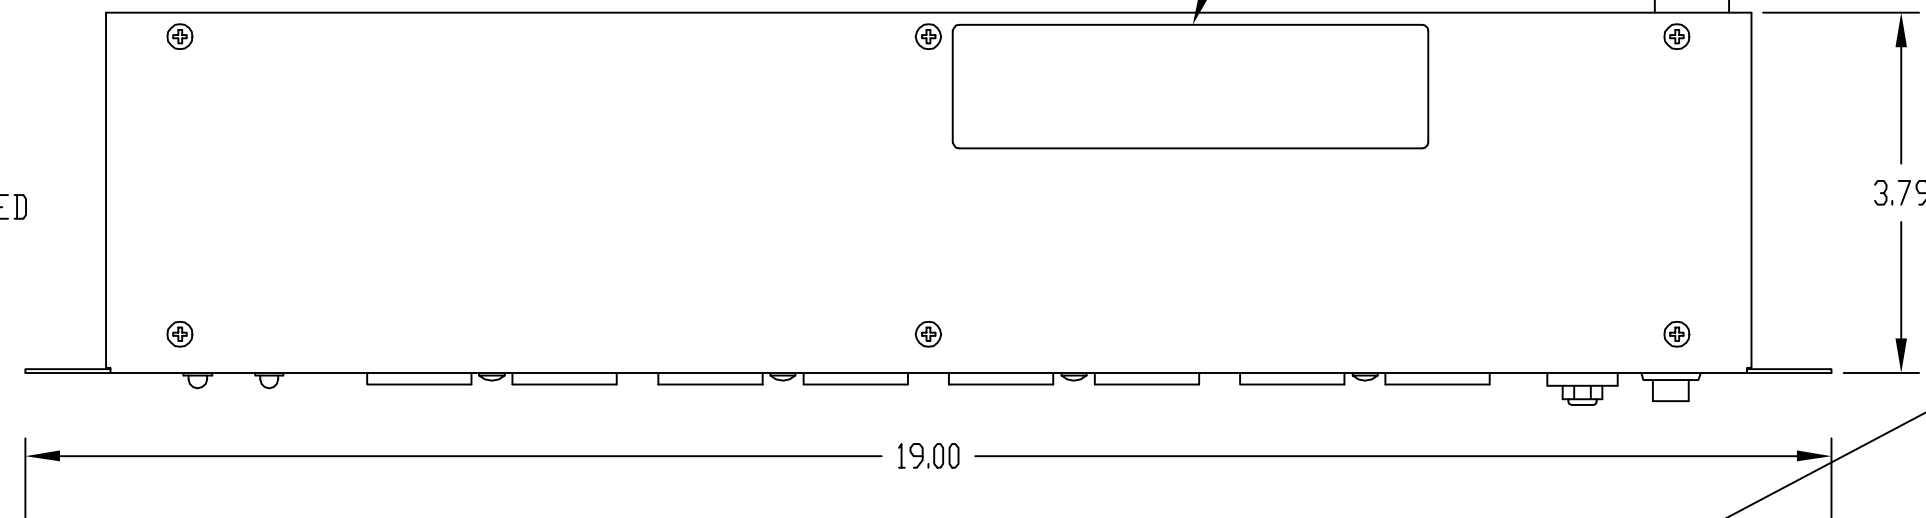

PART NAME	RACKMOUNT POWER OUTLET STRIP (15 AMP) (SURGE SUPPRESSED)	PART No.	POS-195-S	REV. DATE	6-3-10
-----------	---	----------	-----------	-----------	--------

MATERIAL:
HOUSING - 20 GA. STEEL

FINISH:
HOUSING - TEXTURED BLACK

- NOTES:**
- INTERNAL WIRE CAPACITY - 14 AWG SOLID TW CONDUCTOR
 - ALL COMPONENTS ARE U.L. APPROVED
 - SURGE SUPPRESSION PROTECT VOLTAGE: 330 V.
 - U.L. LISTED IN U.S.A. AND CANADA. U.L. FILE #E203236

SURGE PROTECTION INDICATOR LAMP
15 AMP 125 VOLT, LENS COLOR - RED

GROUND INDICATOR LAMP
15 AMP 125 VOLT, LENS COLOR - GREEN