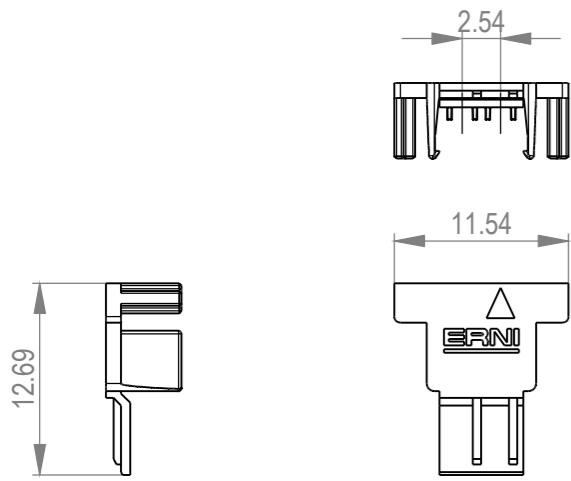

2-polige Variante/ 2-pole version
Fabe: schwarz/ colour black