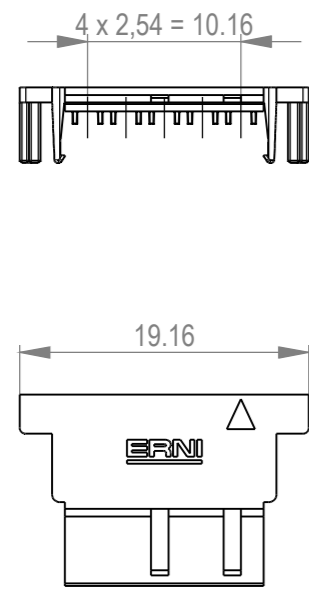

6-polige Variante/ 6-pole version
Fabe: schwarz/ colour black

8-polige Variante/ 8-pole version
Fabe: schwarz/ colour black

08	524829	524834	524839	natur nature	
	524828	524833	524838	rot red	
	524827	524832	524837	grün green	
	524826	524831	524836	blau blue	
	524825	524830	524835	schwarz black	
Polzahl pole	VPE 100 in Plastikbeutel Id.-Nr. 043298 plasticbag packaging unit 100 part no.043298	VPE 300 in Plastikbeutel Id.-Nr. 043298 plasticbag packaging unit 300 part no.043298	VPE 500 in Plastikbeutel Id.-Nr. 043298 plasticbag packaging unit 500 part no. 043298	Farbe codierung colour coding	Bemerkung remark

Dimension no. Tolerances ISO 8015 Scale 2:1 Material

Customer drawing: All rights reserved. Only for information. To ensure that this is the latest version of this drawing, please contact one of the ERNI companies before using.