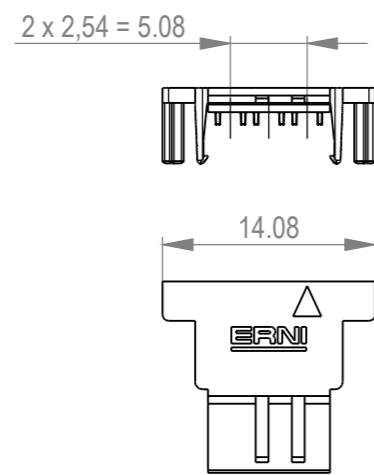

3-polige Variante/ 3-pole version
Fabe: schwarz/ colour black