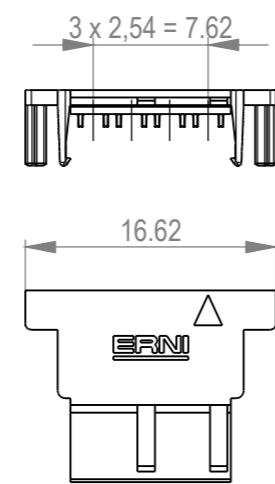

4-polige Variante/ 4-pole version
Fabe: schwarz/ colour black