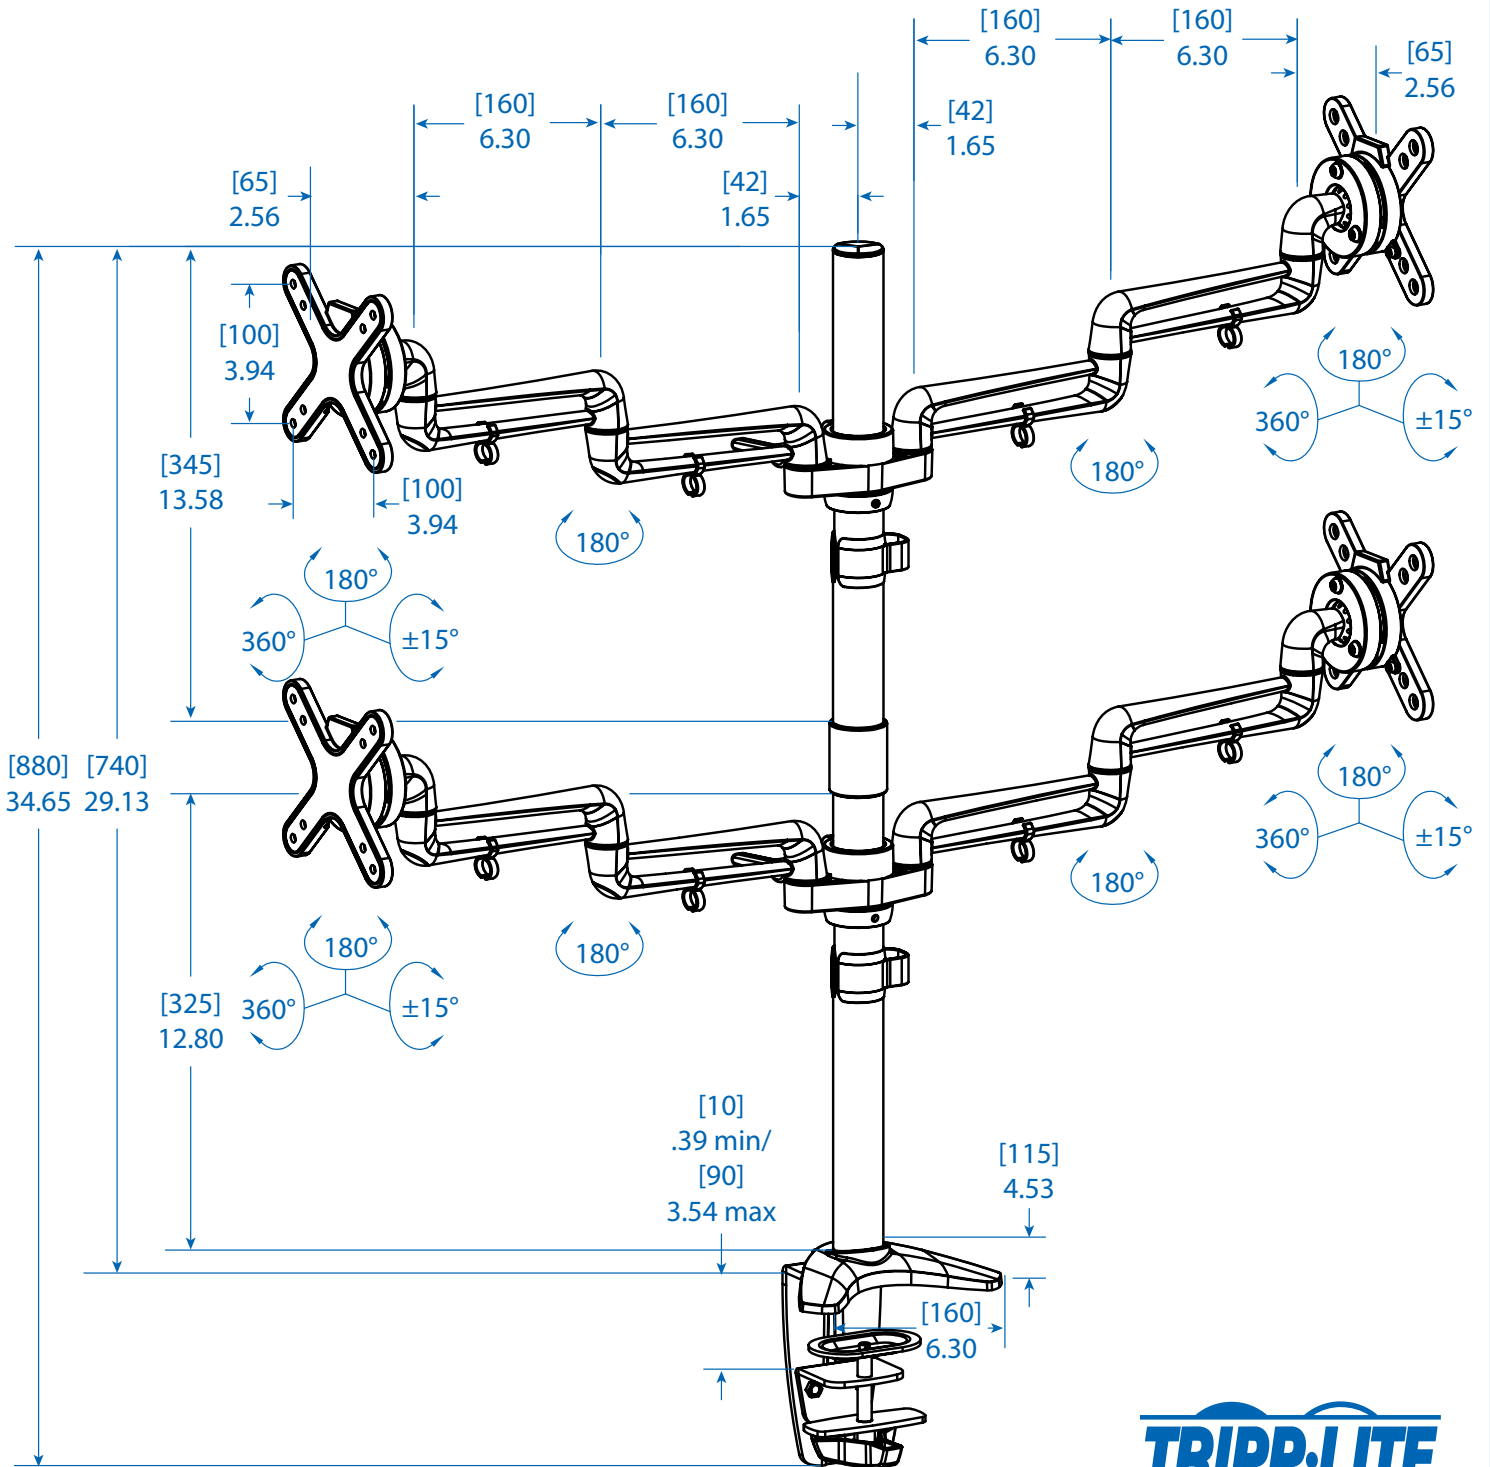

MODEL:

# DDR1327SQFC

Dimensions: [mm] INCHES

Tripp Lite has a policy of continuous improvement. Specifications are subject to change without notice.

1111 W. 35th Street  
Chicago, IL 60609 USA  
773.869.1234  
www.triplite.com