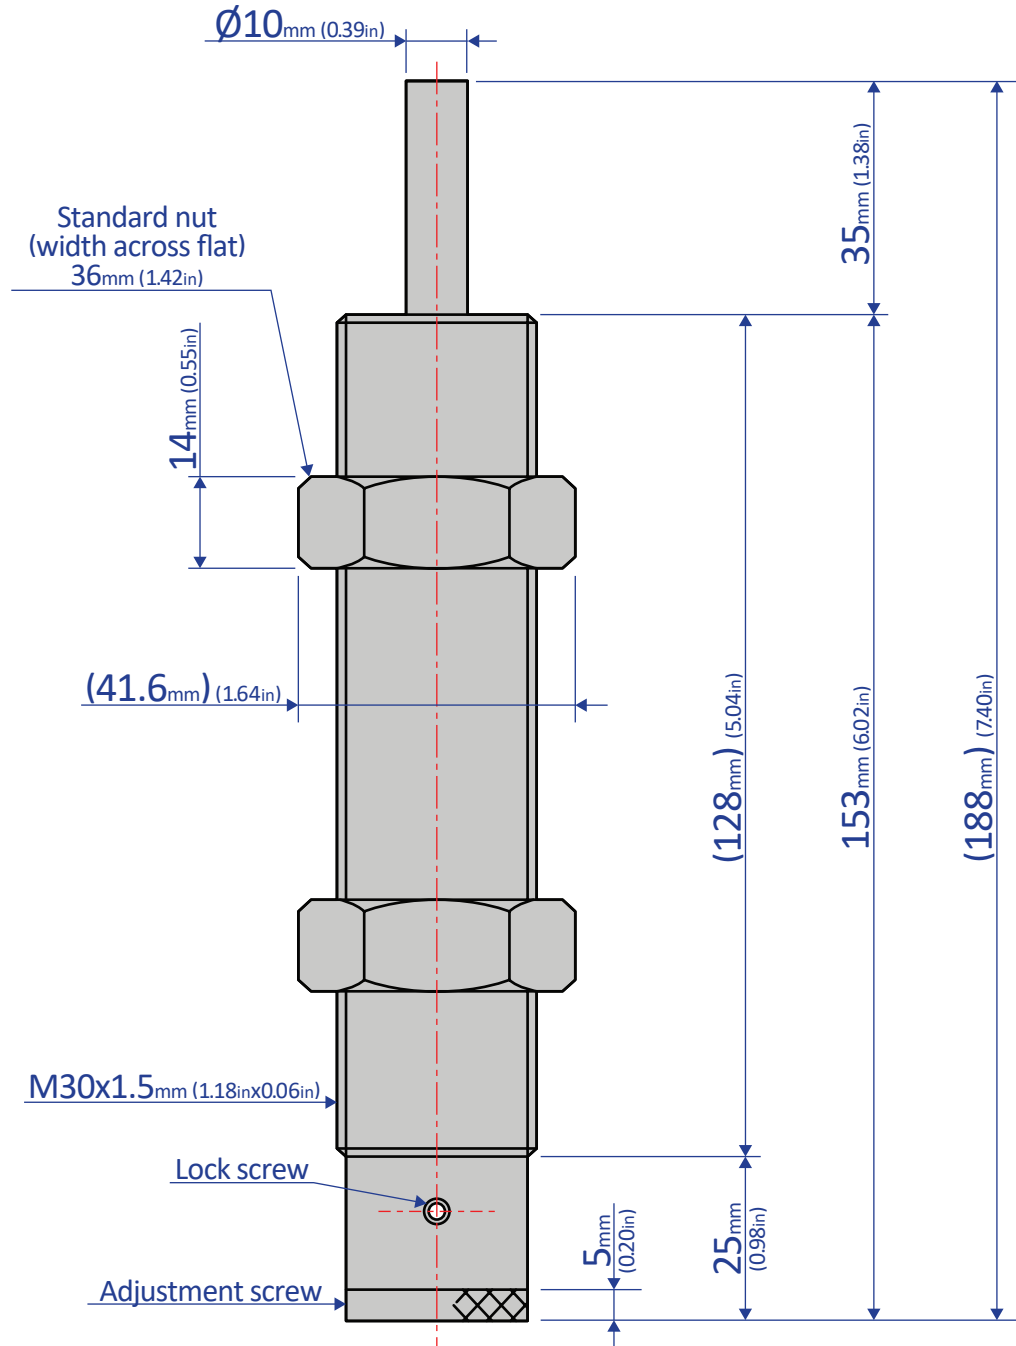

FWM-3035TBD-S

SHOCK ABSORBER - ADJUSTABLE

Bansbach
easylift®

50 West Drive • Melbourne, Florida 32904
(321) 253-1999 • www.easylift.com • www.damper.net