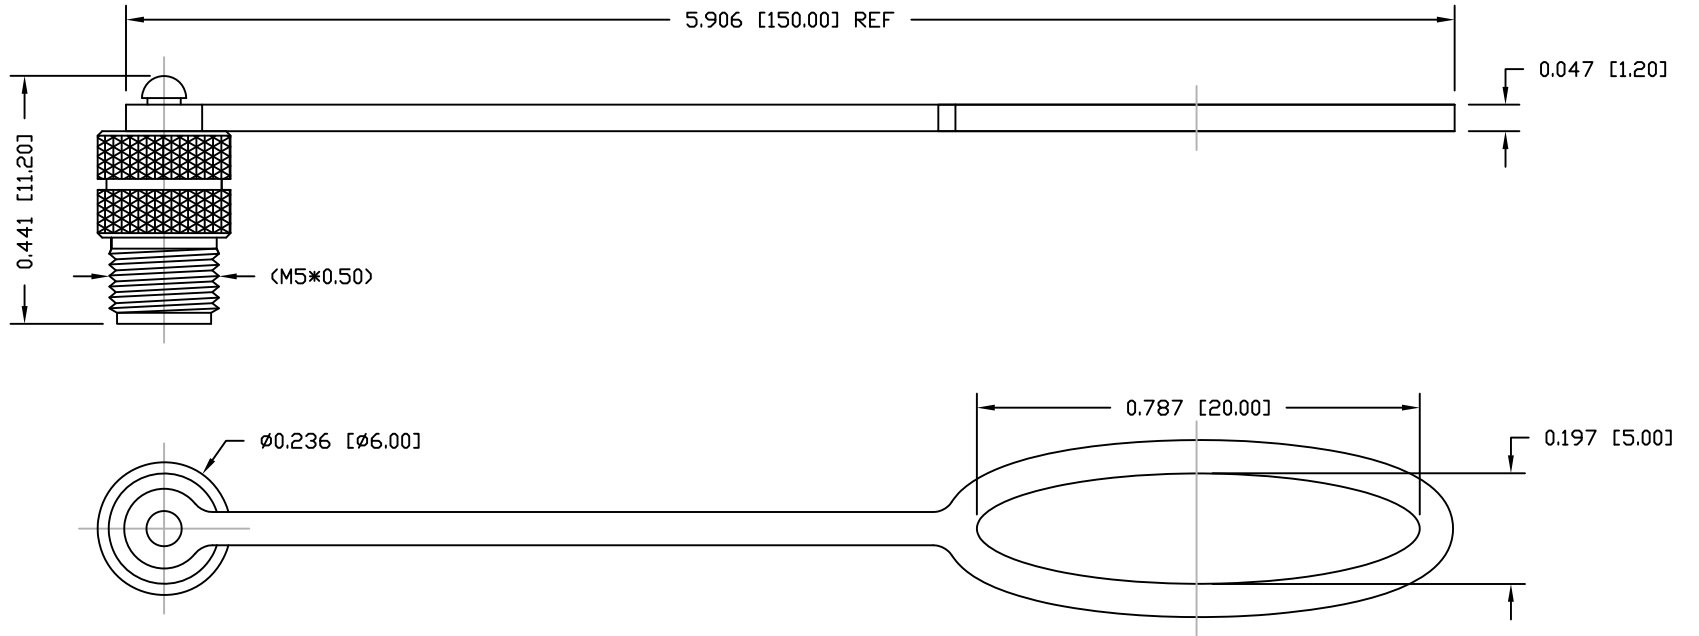

DESCRIPTION: M5 FEMALE - FEMALE DUST COVER

NOTE:
MATERIAL: PVC, BLACK
CHAIN: BRASS
NUT: BLACK NICKEL

RoHS COMPLIANT

DO NOT SCALE FROM DRAWING

THESE DRAWINGS AND SPECIFICATIONS ARE THE PROPERTY OF NorComp AND SHALL NOT BE REPRODUCED, COPIED OR USED AS THE BASIS FOR THE MANUFACTURE OR SALE OF APPARATUS WITHOUT WRITTEN PERMISSION.

DRAWN:

C. SMITH

DATE:

12-05-14

NorComp

SCALE:
NTS

SHEET OF
1 1

REV
2

DWG NO.

850203M-DC