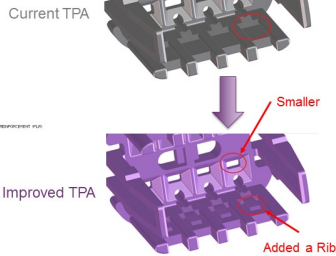

Product Change Notification (PCN)

PCN Number	502824	Date Issued	June 29, 2017
Reason for Change	Change to Product		
Change Type Description	This letter is to inform you that changes are being made to the part(s) identified in this Notice. The change may affect the fit, form, function or appearance of the parts, or it may result in a change to the specification. The pictures below show an example of the possible differences.		
Assessment of Change	Product will be fully qualified before it is shipped. Qualification reports are available upon request.		
Internal Molex Qualification Date	September 05, 2017		
Sample Availability Date (Changed Part)	September 05, 2017		
Planned Implementation Date	January 01, 2018		
Method of Identifying Change	New part number		

RELEASED

Before Change

Product Impact

After Change

Overview

- Molex is modifying the MX150 Twist Lock TPA to minimize the blade tip movement
- Product impact
 - TPA hole size reduction & added rib to TPA stub
- Part number impact
 - Current 34840-30xx will be **obsolete**, replaced by 34840-34xx
 - Current 34840-40xx will be **obsolete**, replaced by 34840-44xx
 - Current 34840-60xx will be **obsolete**, replaced by 34840-64xx
 - Current 34840-80xx will be **obsolete**, replaced by 34840-84xx
 - **Current part numbers will be obsolete after Implementation Date**
- PPAP and samples available upon request
- Last time buy date is lead time before Implementation Date
- Last time ship date subject to change due to various methods of transit and stock availability in supply chain hubs