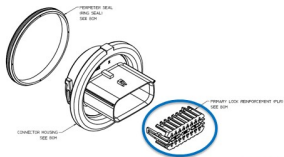

Product Change Notification (PCN)

PCN Number	502824	Date Issued	June 29, 2017
Reason for Change	Change to Product		
Change Type Description	This letter is to inform you that changes are being made to the part(s) identified in this Notice. The change may affect the fit, form, function or appearance of the parts, or it may result in a change to the specification. The pictures below show an example of the possible differences.		
Assessment of Change	Product will be fully qualified before it is shipped. Qualification reports are available upon request.		
Internal Molex Qualification Date	September 05, 2017		
Sample Availability Date (Changed Part)	September 05, 2017		
Planned Implementation Date	January 01, 2018		
Method of Identifying Change	New part number		

RELEASED

Before Change

Product Impact

After Change

Overview

- Molex is modifying the MX150 Twist Lock TPA to minimize the blade tip movement
- Product impact
 - TPA hole size reduction & added rib to TPA stub
- Part number impact
 - Current 34840-30xx will be **obsolete**, replaced by 34840-34xx
 - Current 34840-40xx will be **obsolete**, replaced by 34840-44xx
 - Current 34840-60xx will be **obsolete**, replaced by 34840-64xx
 - Current 34840-80xx will be **obsolete**, replaced by 34840-84xx
 - **Current part numbers will be obsolete after Implementation Date**
- PPAP and samples available upon request
- Last time buy date is lead time before Implementation Date
- Last time ship date subject to change due to various methods of transit and stock availability in supply chain hubs