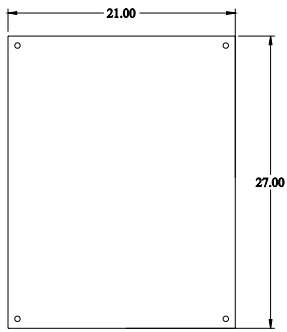

**PART No. 1447SN4E8**

for more information visit  
[www.hammfg.com](http://www.hammfg.com)

Data subject to change without notice

Isometric drawing Not to Scale

**ISOMETRIC VIEW**

**TOP VIEW**

**INNER PANEL**

**BACK VIEW**

**SIDE VIEW**

**FRONT VIEW**

**SIDE VIEW**

**BOTTOM VIEW**