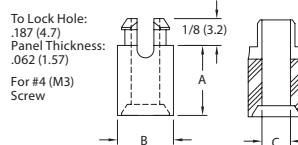

**SRS/CBSS Series
 Snap In Standoff**

- Self-retaining and self-aligning
- Board mount head snaps in and maintains spacing even after the screw is removed

Specifications:

- Material: Nylon 6/6
- Color: Natural
- Flame Class: UL94 V-2

Standard

Stackable

#4 Screw

| Item No. | | A | | B | | C | | Bulk Pack Qty. |
|-----------|------------|-------|------|-------|-----|-------|-----|----------------|
| Standard | Stackable | In | mm | In | mm | In | mm | |
| SRS4-2-01 | SSRS4-2-01 | 0.125 | 3.2 | 0.250 | 6.4 | 0.125 | 3.2 | 1000 |
| CBSS010A | — | 0.138 | 3.5 | 0.250 | 6.4 | 0.125 | 3.2 | 1000 |
| CBSS015A | — | 0.157 | 4.0 | 0.250 | 6.4 | 0.125 | 3.2 | 1000 |
| CBSS020A | — | 0.177 | 4.5 | 0.250 | 6.4 | 0.125 | 3.2 | 1000 |
| SRS4-3-01 | SSRS4-3-01 | 0.187 | 4.7 | 0.250 | 6.4 | 0.125 | 3.2 | 1000 |
| SRS4-4-01 | SSRS4-4-01 | 0.250 | 6.4 | 0.250 | 6.4 | 0.125 | 3.2 | 1000 |
| SRS4-5-01 | SSRS4-5-01 | 0.312 | 7.9 | 0.250 | 6.4 | 0.125 | 3.2 | 1000 |
| SRS4-6-01 | SSRS4-6-01 | 0.375 | 9.5 | 0.250 | 6.4 | 0.125 | 3.2 | 1000 |
| SRS4-7-01 | SSRS4-7-01 | 0.437 | 11.1 | 0.250 | 6.4 | 0.125 | 3.2 | 1000 |

| Item No. | | A | | B | | C | | Bulk Pack Qty. |
|------------|-------------|-------|------|-------|-----|-------|-----|----------------|
| Standard | Stackable | In | mm | In | mm | In | mm | |
| CBSS050A | — | 0.472 | 12.0 | 0.250 | 6.4 | 0.125 | 3.2 | 1000 |
| SRS4-8-01 | SSRS4-8-01 | 0.500 | 12.7 | 0.250 | 6.4 | 0.125 | 3.2 | 1000 |
| CBSS060A | — | 0.559 | 14.2 | 0.250 | 6.4 | 0.125 | 3.2 | 1000 |
| CBSS065A | — | 0.591 | 15.0 | 0.250 | 6.4 | 0.125 | 3.2 | 1000 |
| SRS4-10-01 | SSRS4-10-01 | 0.625 | 15.9 | 0.250 | 6.4 | 0.125 | 3.2 | 1000 |
| SRS4-12-01 | SSRS4-12-01 | 0.750 | 19.1 | 0.250 | 6.4 | 0.125 | 3.2 | 1000 |
| SRS4-14-01 | SSRS4-14-01 | 0.875 | 22.2 | 0.250 | 6.4 | 0.125 | 3.2 | 1000 |
| SRS4-16-01 | SSRS4-16-01 | 1.000 | 25.4 | 0.250 | 6.4 | 0.125 | 3.2 | 1000 |