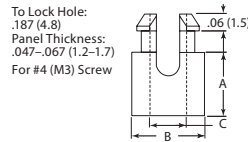

**SRS/CBSS Series
 Snap In Standoff**

- Self-retaining and self-aligning
- Board mount head snaps in and maintains spacing even after the screw is removed

Specifications:

- Material: Nylon 6/6
- Color: Natural
- Flame Class: UL94 V-2

Standard

Stackable

#4 Screw

| Item No. | | A | | B | | C | | Bulk Pack Qty. |
|-----------|------------|-------|------|-------|-----|-------|-----|----------------|
| Standard | Stackable | In | mm | In | mm | In | mm | |
| SRS4-2-01 | SSRS4-2-01 | 0.125 | 3.2 | 0.250 | 6.4 | 0.125 | 3.2 | 1000 |
| CBSS010A | — | 0.138 | 3.5 | 0.250 | 6.4 | 0.125 | 3.2 | 1000 |
| CBSS015A | — | 0.157 | 4.0 | 0.250 | 6.4 | 0.125 | 3.2 | 1000 |
| CBSS020A | — | 0.177 | 4.5 | 0.250 | 6.4 | 0.125 | 3.2 | 1000 |
| SRS4-3-01 | SSRS4-3-01 | 0.187 | 4.7 | 0.250 | 6.4 | 0.125 | 3.2 | 1000 |
| SRS4-4-01 | SSRS4-4-01 | 0.250 | 6.4 | 0.250 | 6.4 | 0.125 | 3.2 | 1000 |
| SRS4-5-01 | SSRS4-5-01 | 0.312 | 7.9 | 0.250 | 6.4 | 0.125 | 3.2 | 1000 |
| SRS4-6-01 | SSRS4-6-01 | 0.375 | 9.5 | 0.250 | 6.4 | 0.125 | 3.2 | 1000 |
| SRS4-7-01 | SSRS4-7-01 | 0.437 | 11.1 | 0.250 | 6.4 | 0.125 | 3.2 | 1000 |

| Item No. | | A | | B | | C | | Bulk Pack Qty. |
|------------|-------------|-------|------|-------|-----|-------|-----|----------------|
| Standard | Stackable | In | mm | In | mm | In | mm | |
| CBSS050A | — | 0.472 | 12.0 | 0.250 | 6.4 | 0.125 | 3.2 | 1000 |
| SRS4-8-01 | SSRS4-8-01 | 0.500 | 12.7 | 0.250 | 6.4 | 0.125 | 3.2 | 1000 |
| CBSS060A | — | 0.559 | 14.2 | 0.250 | 6.4 | 0.125 | 3.2 | 1000 |
| CBSS065A | — | 0.591 | 15.0 | 0.250 | 6.4 | 0.125 | 3.2 | 1000 |
| SRS4-10-01 | SSRS4-10-01 | 0.625 | 15.9 | 0.250 | 6.4 | 0.125 | 3.2 | 1000 |
| SRS4-12-01 | SSRS4-12-01 | 0.750 | 19.1 | 0.250 | 6.4 | 0.125 | 3.2 | 1000 |
| SRS4-14-01 | SSRS4-14-01 | 0.875 | 22.2 | 0.250 | 6.4 | 0.125 | 3.2 | 1000 |
| SRS4-16-01 | SSRS4-16-01 | 1.000 | 25.4 | 0.250 | 6.4 | 0.125 | 3.2 | 1000 |